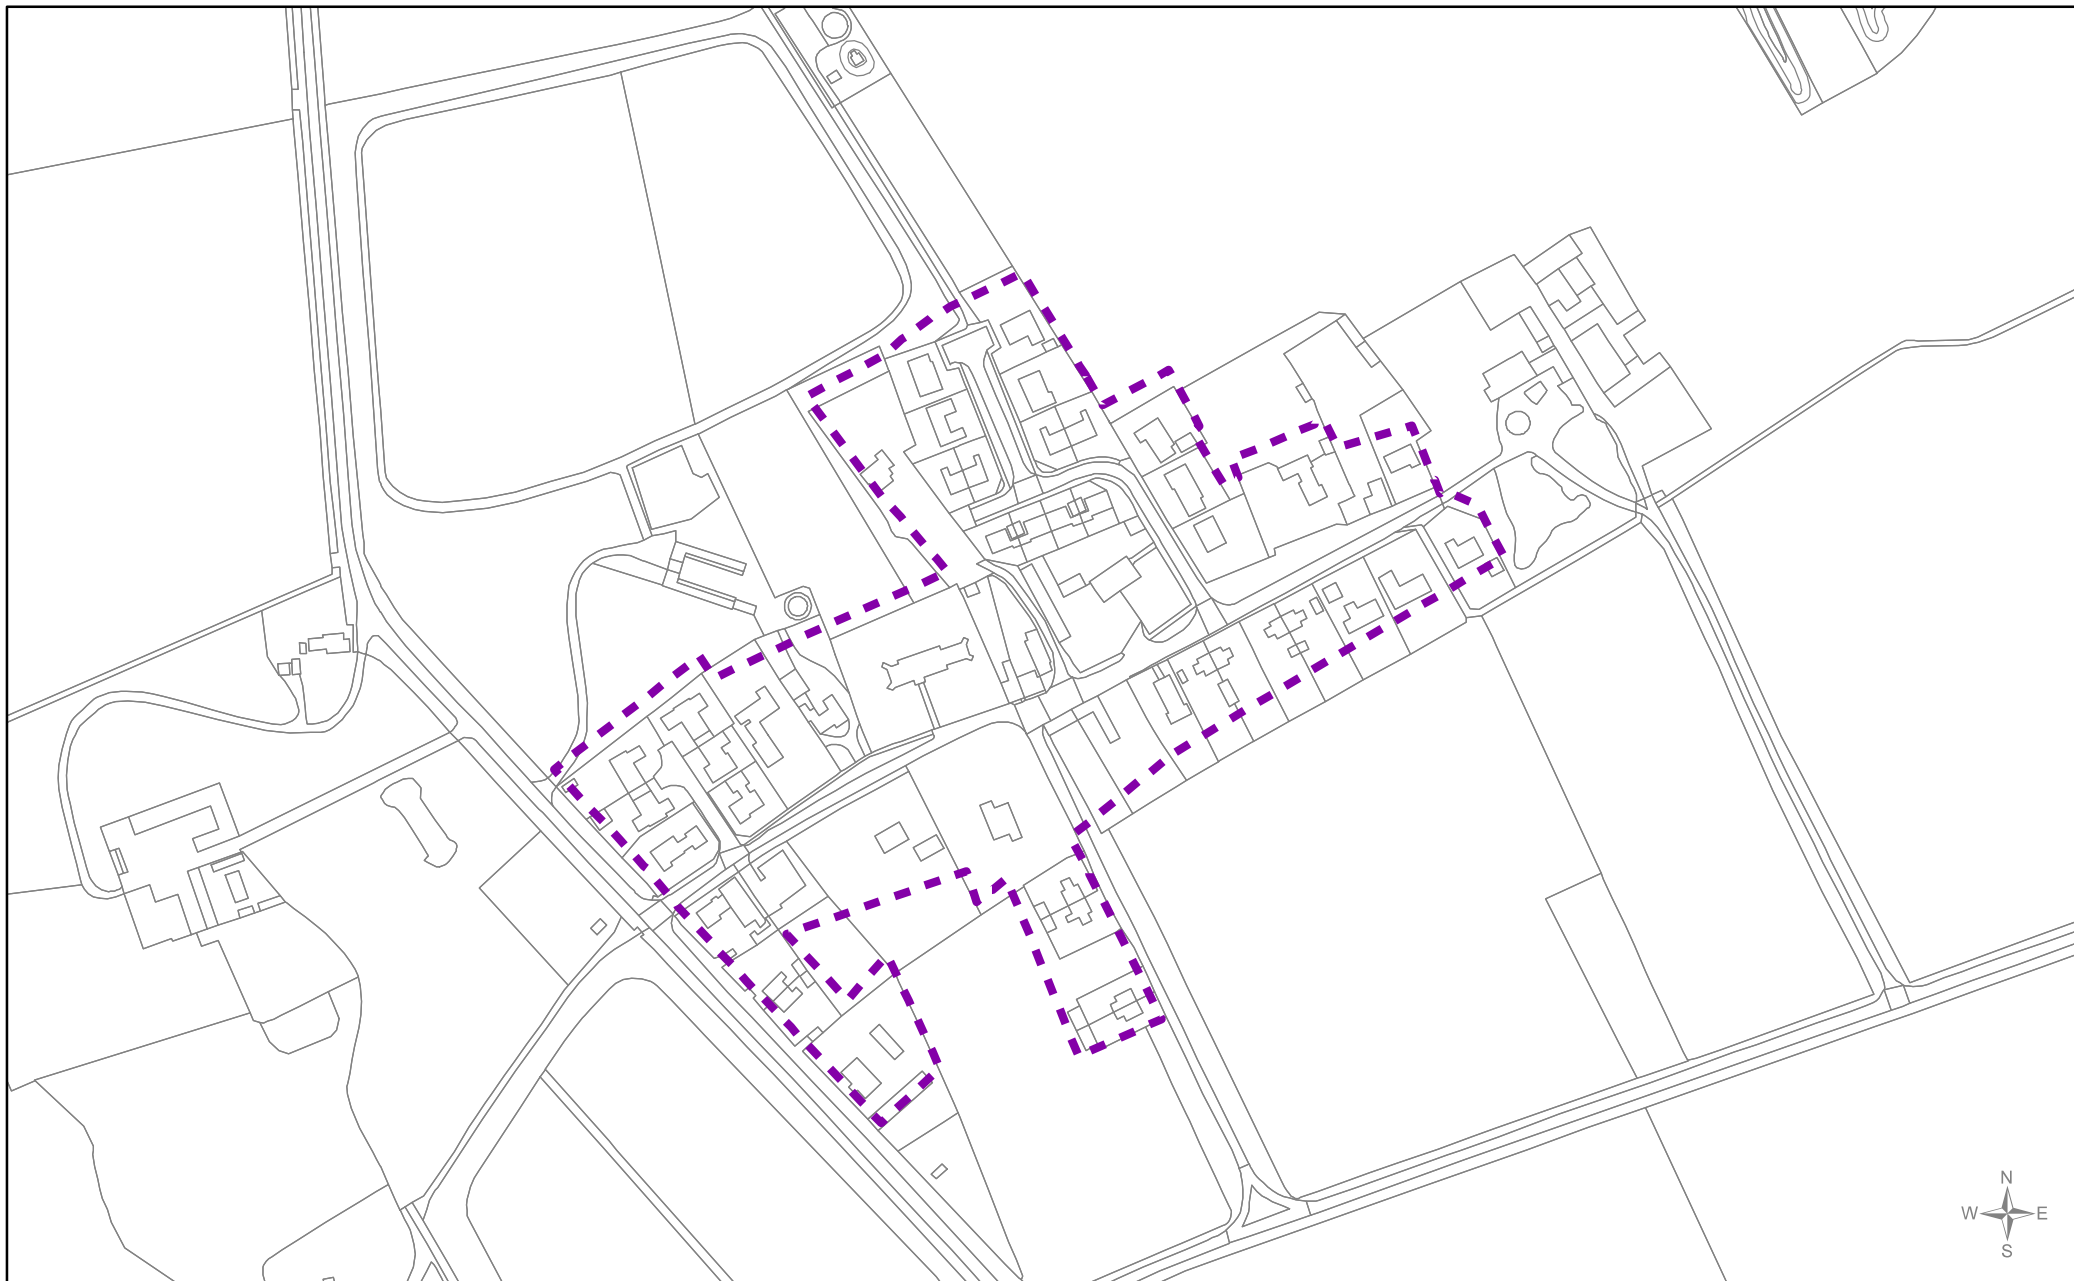

Borough Council of
**King's Lynn &
West Norfolk**
Tel. 01553 616200
Email: ldf@west-norfolk.gov.uk

Barton Bendish
SUGGESTED DRAFT Development Boundary
Local Plan review (2016 - 2036)
'Smaller Villages and Hamlets'

Scale
1:3,000
Drawn by
FB/PP

Date
03/08/2017
Reference Number
017a

Legend

suggested new development boundary

© Crown copyright and
database rights 2017
Ordnance Survey 100024314