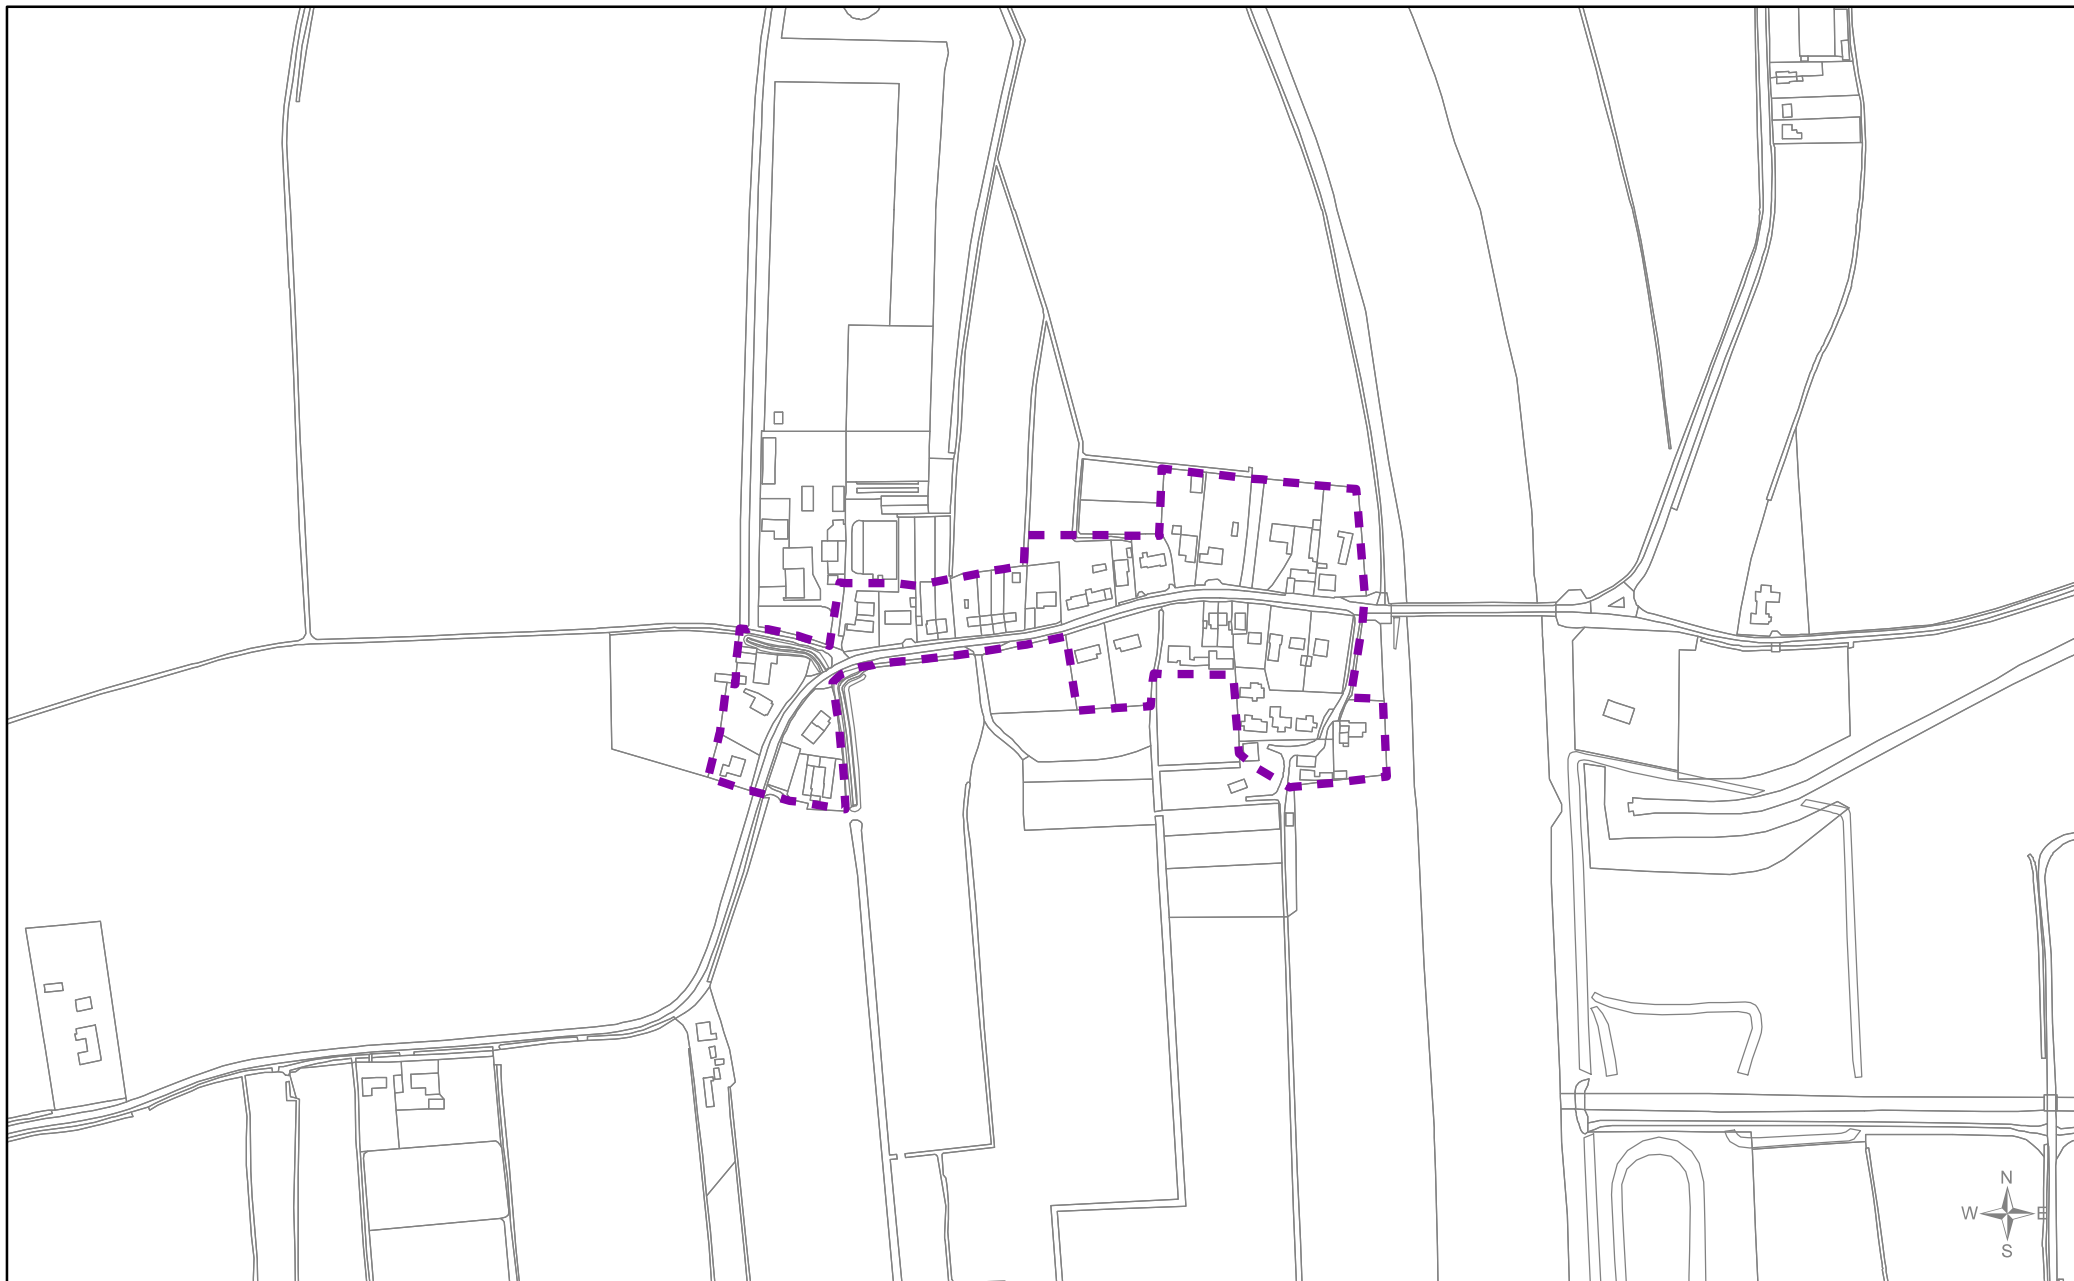

Scale
1:6,000

Drawn by
FB/PP

Date
03/08/2017

Reference Number
026a

Legend

 suggested new development boundary

© Crown copyright and
 database rights 2017
 Ordnance Survey 100024314

<p>Borough Council of King's Lynn & West Norfolk Tel. 01553 616200 Email: ldf@west-norfolk.gov.uk</p> 	<p align="center">Pentney SUGGESTED DRAFT Development Boundary</p> <p align="center">Local Plan review (2016 - 2036) 'Smaller Villages and Hamlets'</p>	<p>Scale 1:6,000</p> <p>Drawn by FB/PP</p>	<p>Date 03/08/2017</p> <p>Reference Number 027a</p>	<p>Legend</p> <p> suggested new development boundary</p>	<p>© Crown copyright and database rights 2017 Ordnance Survey 100024314</p>
--	---	--	---	--	--