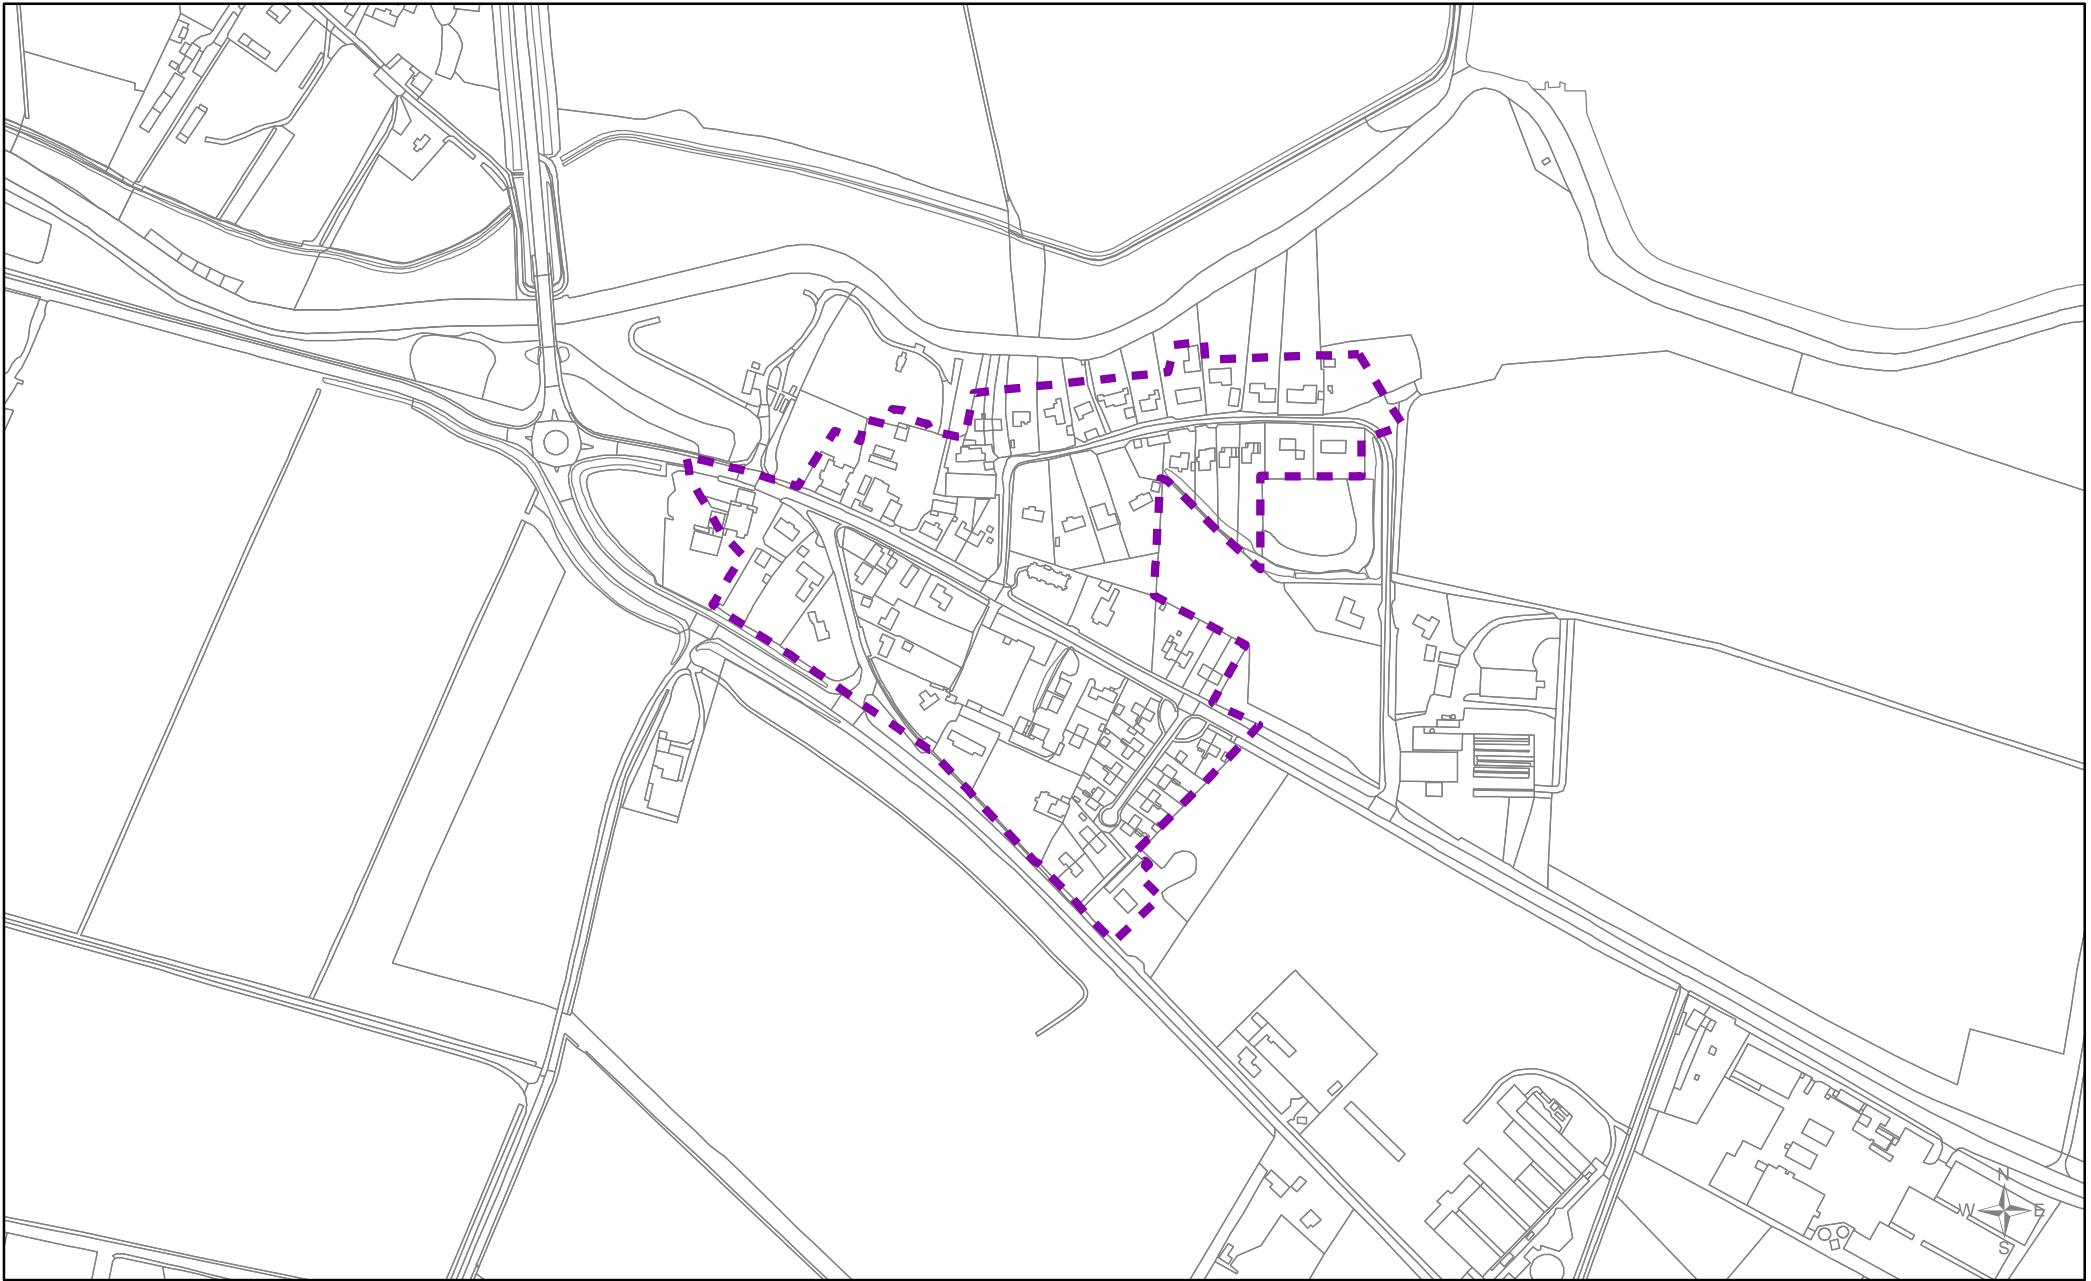

Borough Council of King's Lynn & West Norfolk Tel. 01553 616200 Email: ldf@west-norfolk.gov.uk	Whittington SUGGESTED DRAFT Development Boundary Local Plan review (2016 - 2036) 'Smaller Villages and Hamlets'	Scale 1:5,000 Drawn by FB/PP	Date 03/08/2017 Reference Number 034a	Legend suggested new development boundary	© Crown copyright and database rights 2017 Ordnance Survey 100024314