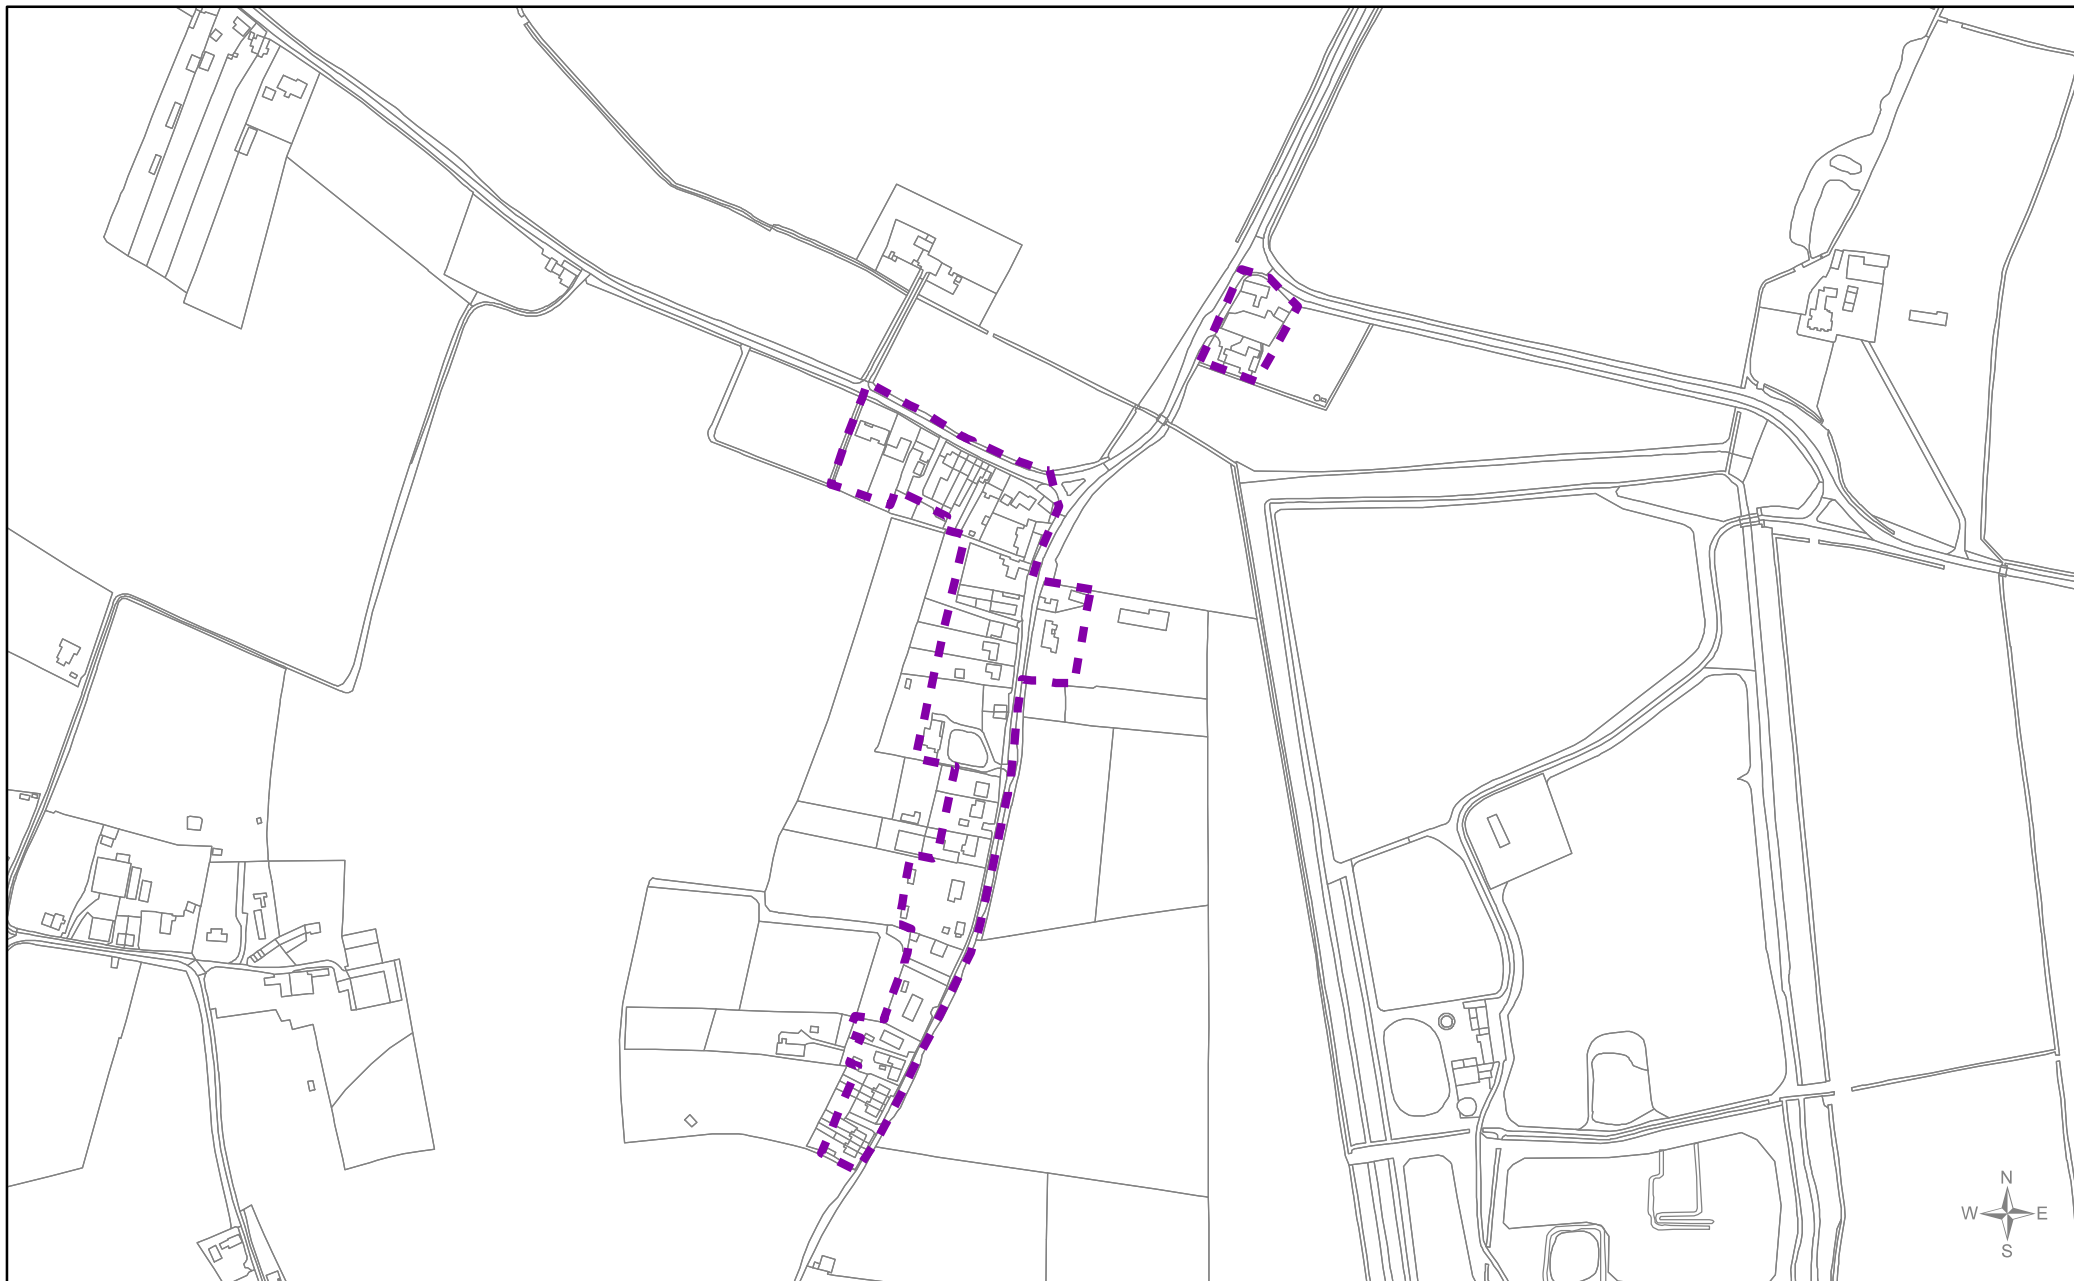

Borough Council of
**King's Lynn &
West Norfolk**
Tel. 01553 616200
Email: ldf@west-norfolk.gov.uk

West Dereham
SUGGESTED DRAFT Development Boundary
Local Plan review (2016 - 2036)
'Smaller Villages and Hamlets'

Scale
1:5,000
Drawn by
FB/PP

Date
03/08/2017
Reference Number
033a_South

Legend

suggested new development boundary

© Crown copyright and
database rights 2017
Ordnance Survey 100024314