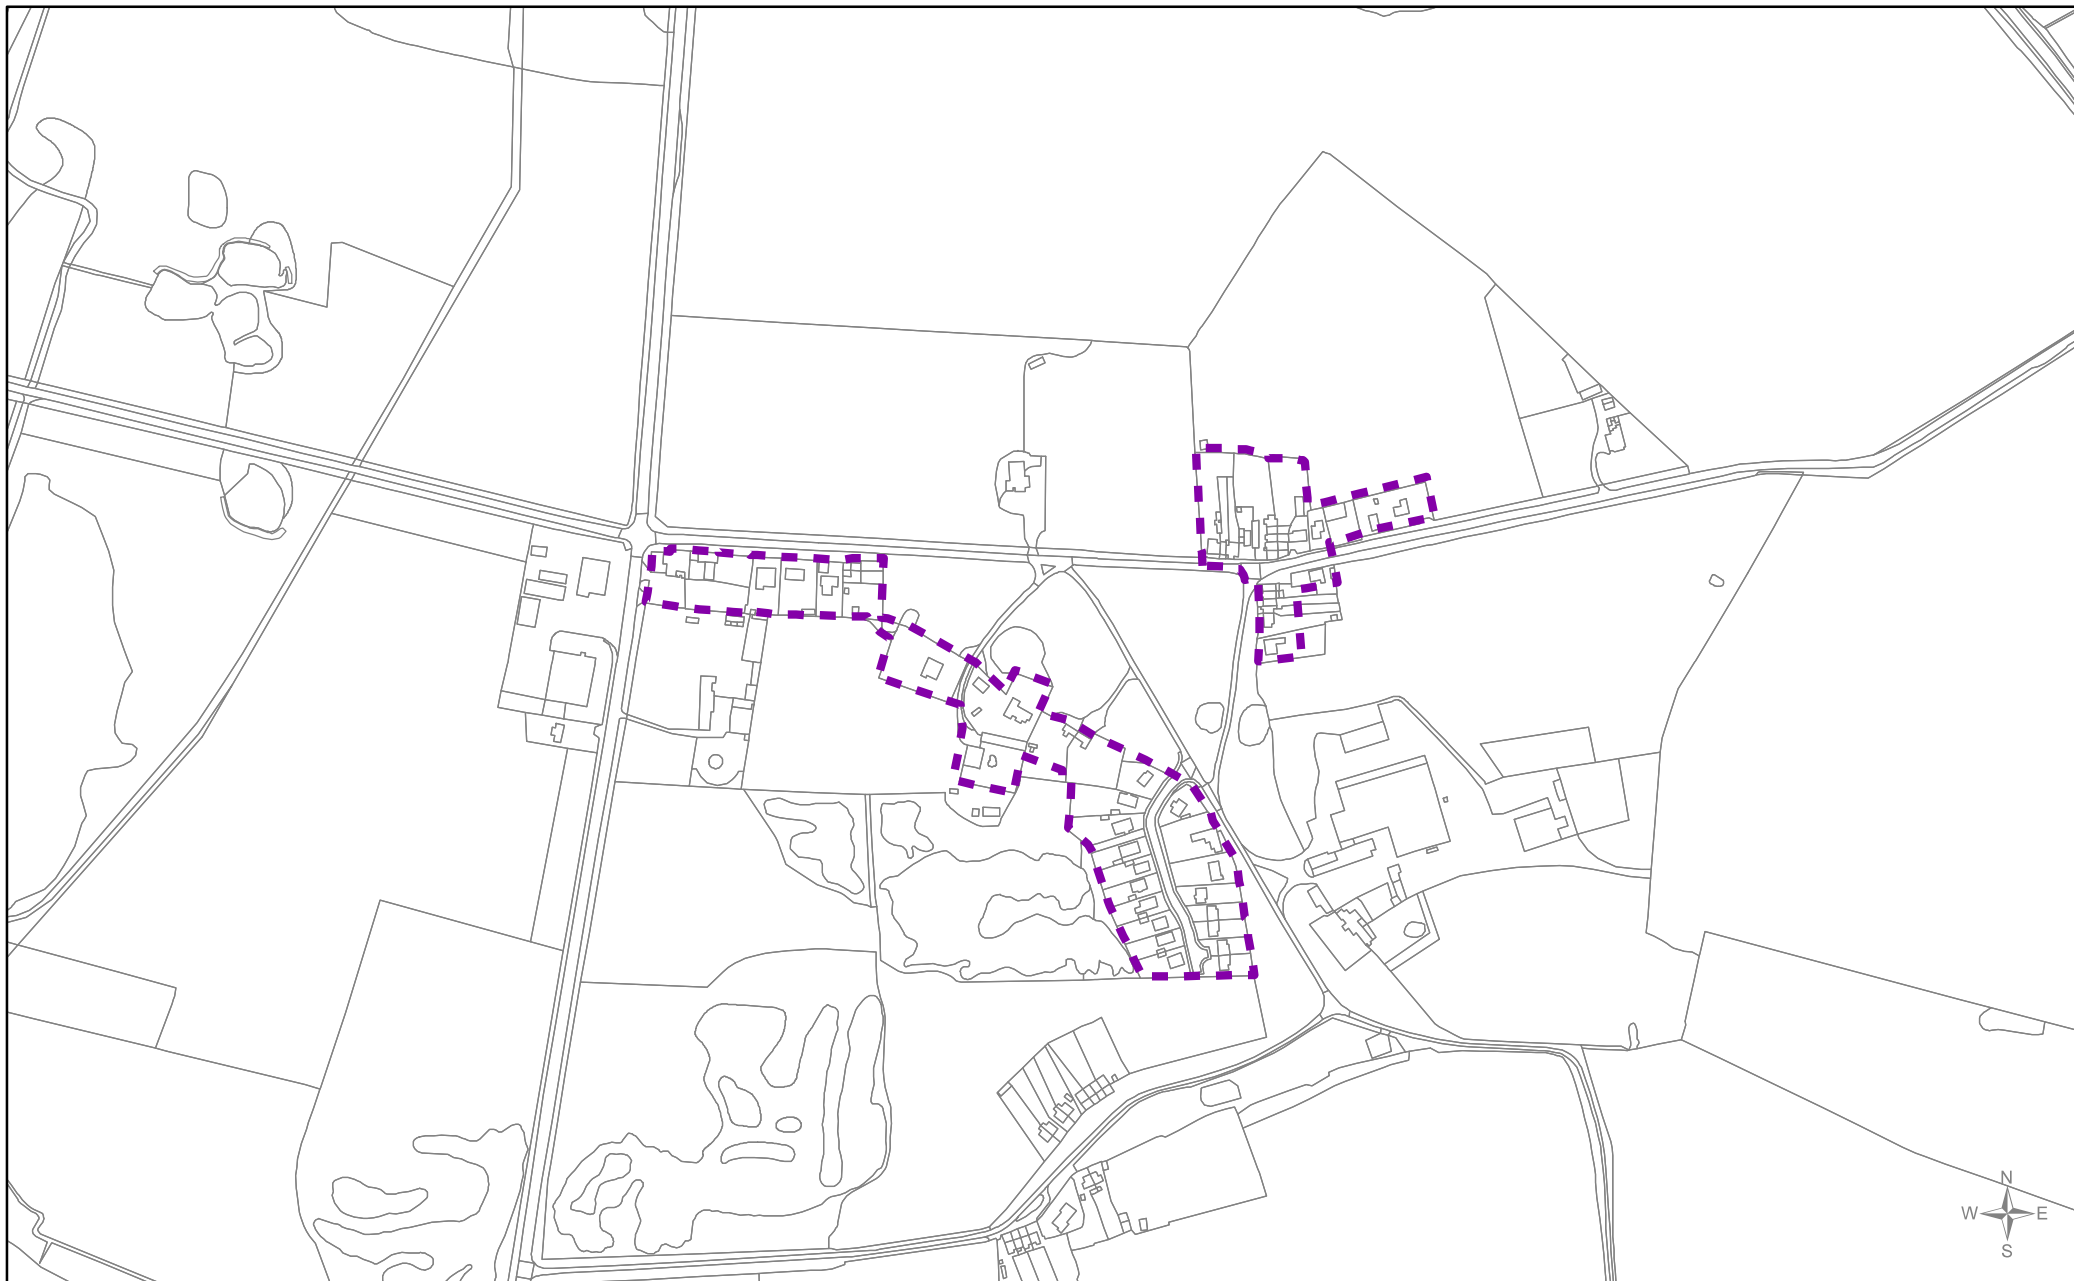

Borough Council of King's Lynn & West Norfolk Tel. 01553 616200 Email: ldf@west-norfolk.gov.uk	Tottenhill SUGGESTED DRAFT Development Boundary Local Plan review (2016 - 2036) 'Smaller Villages and Hamlets'	Scale 1:5,000 Drawn by FB/PP	Date 03/08/2017 Reference Number 032a	Legend suggested new development boundary	© Crown copyright and database rights 2017 Ordnance Survey 100024314