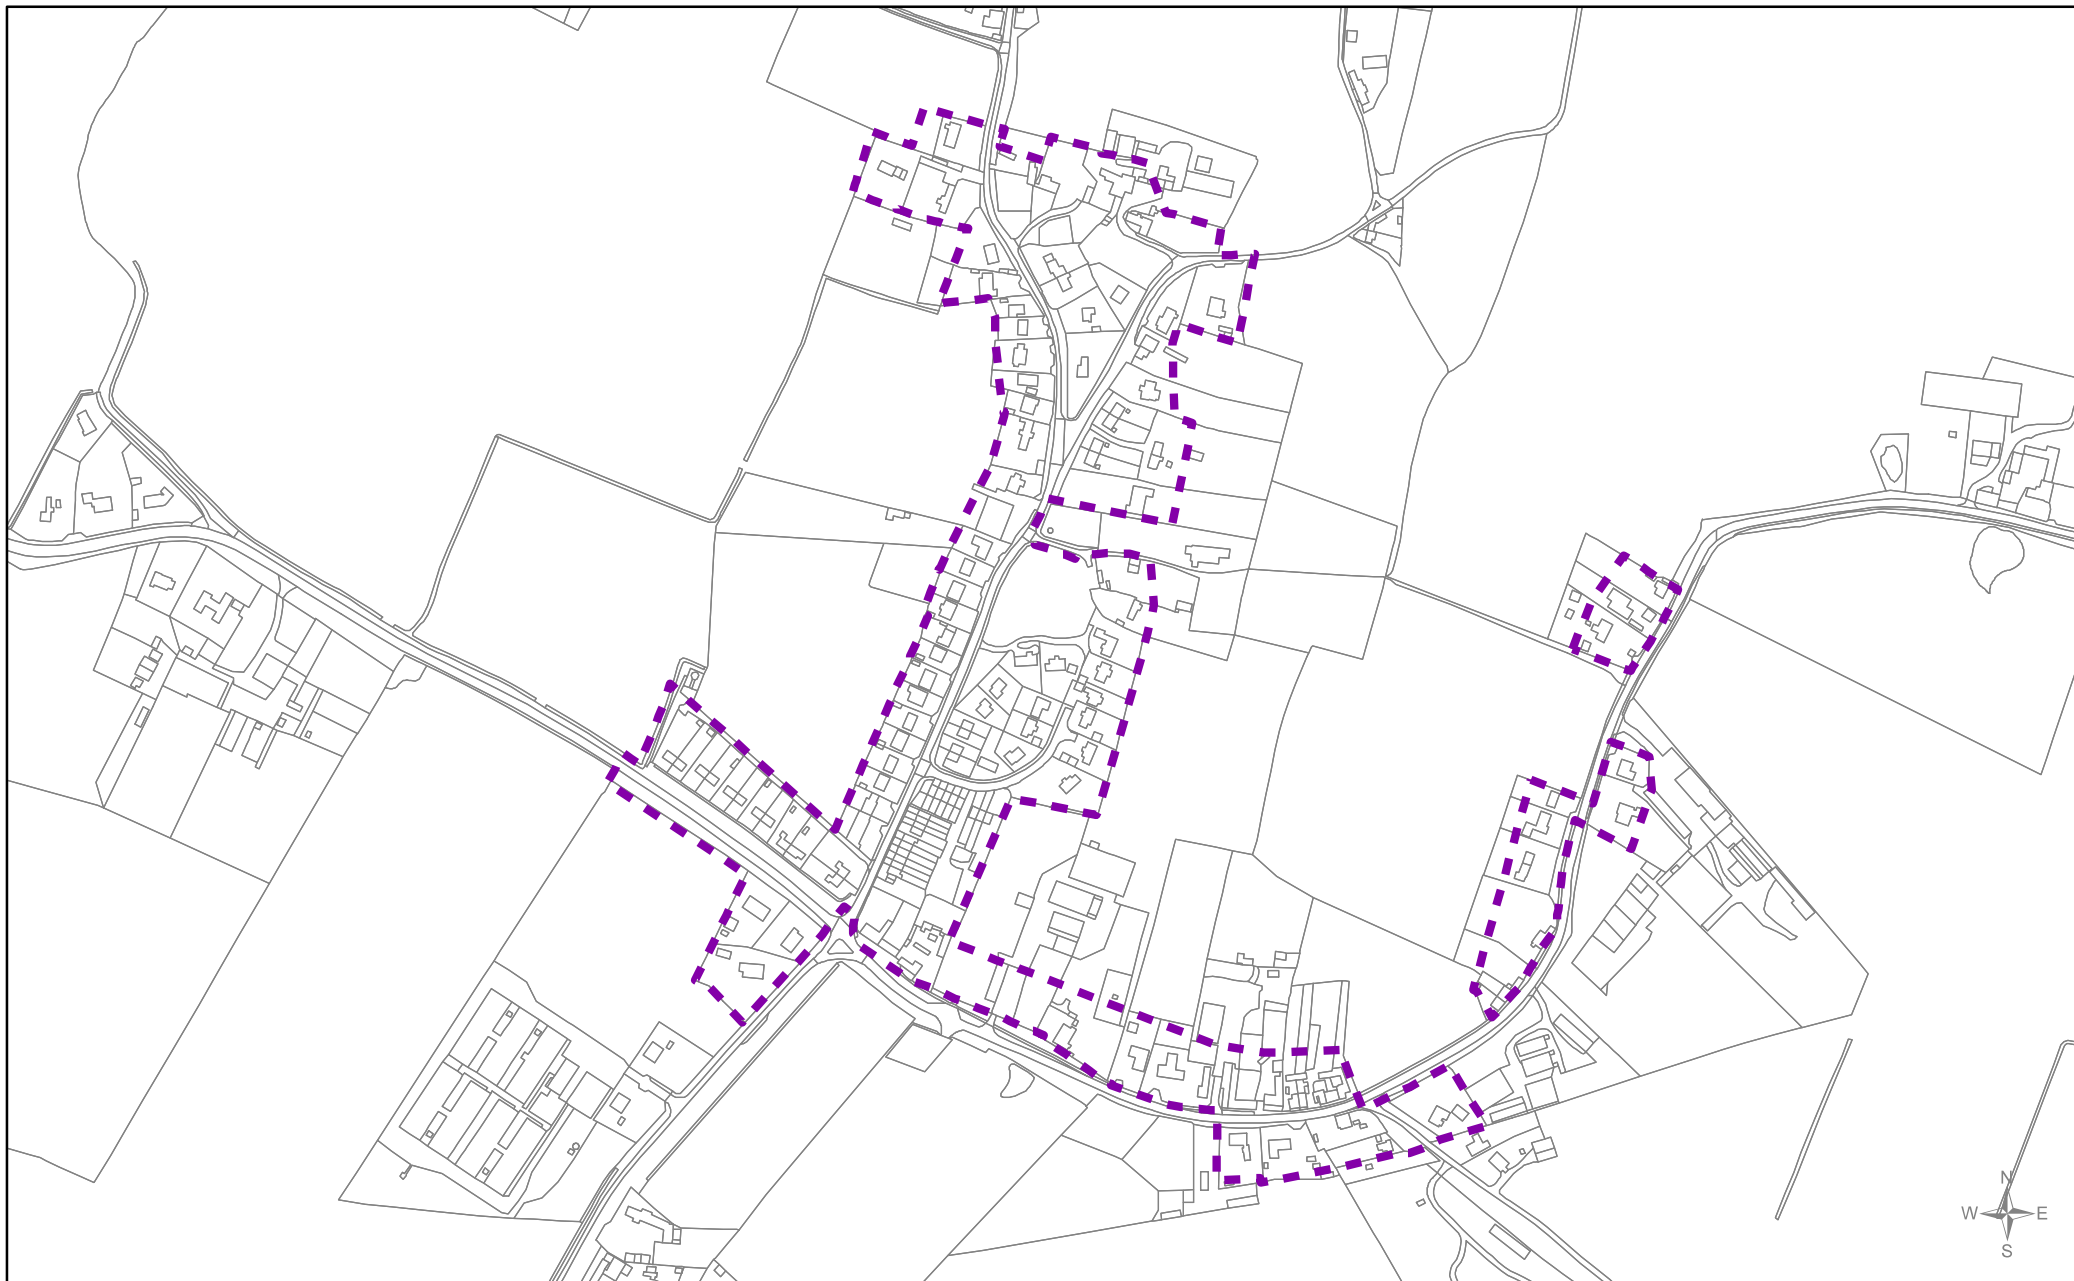

Scale
1:5,000

Drawn by
FB/PP

Date
03/08/2017

Reference Number
035a

Legend

 suggested new development boundary

© Crown copyright and
 database rights 2017
 Ordnance Survey 100024314

Borough Council of
**King's Lynn &
 West Norfolk**
 Tel. 01553 616200
 Email: ldf@west-norfolk.gov.uk

Wretton
SUGGESTED DRAFT Development Boundary
 Local Plan review (2016 - 2036)
 'Smaller Villages and Hamlets'

Scale
1:5,000
 Drawn by
FB/PP

Date
03/08/2017
 Reference Number
036a

Legend
 suggested new development boundary

© Crown copyright and
 database rights 2017
 Ordnance Survey 100024314