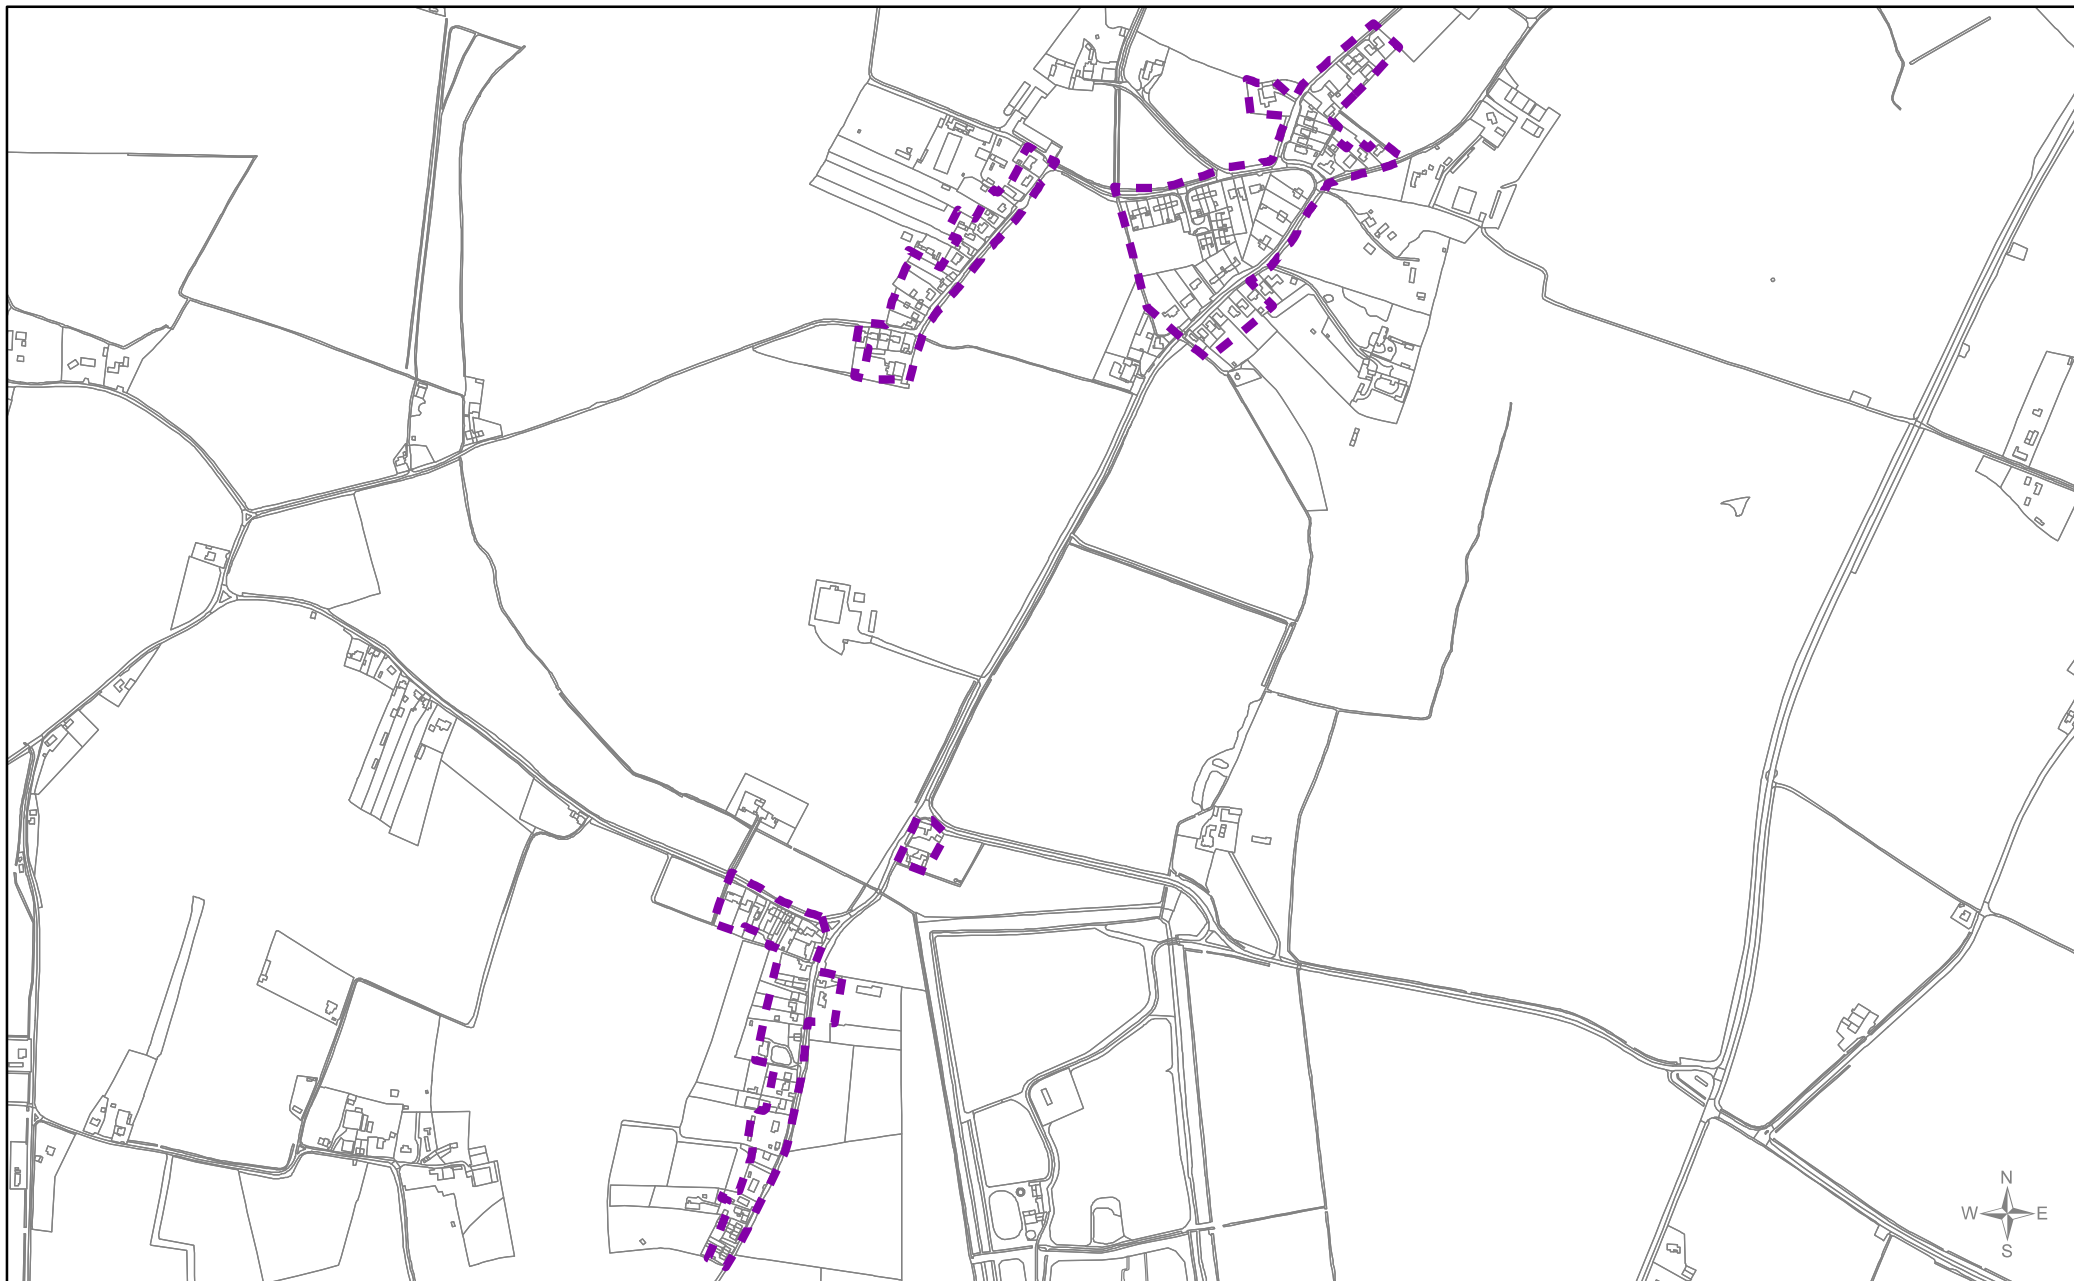

Borough Council of
**King's Lynn &
West Norfolk**
Tel. 01553 616200
Email: ldf@west-norfolk.gov.uk

West Dereham
SUGGESTED DRAFT Development Boundary
Local Plan review (2016 - 2036)
'Smaller Villages and Hamlets'

Scale
1:10,000
Drawn by
FB/PP

Date
03/08/2017
Reference Number
033a

Legend

suggested new development boundary

© Crown copyright and
database rights 2017
Ordnance Survey 100024314