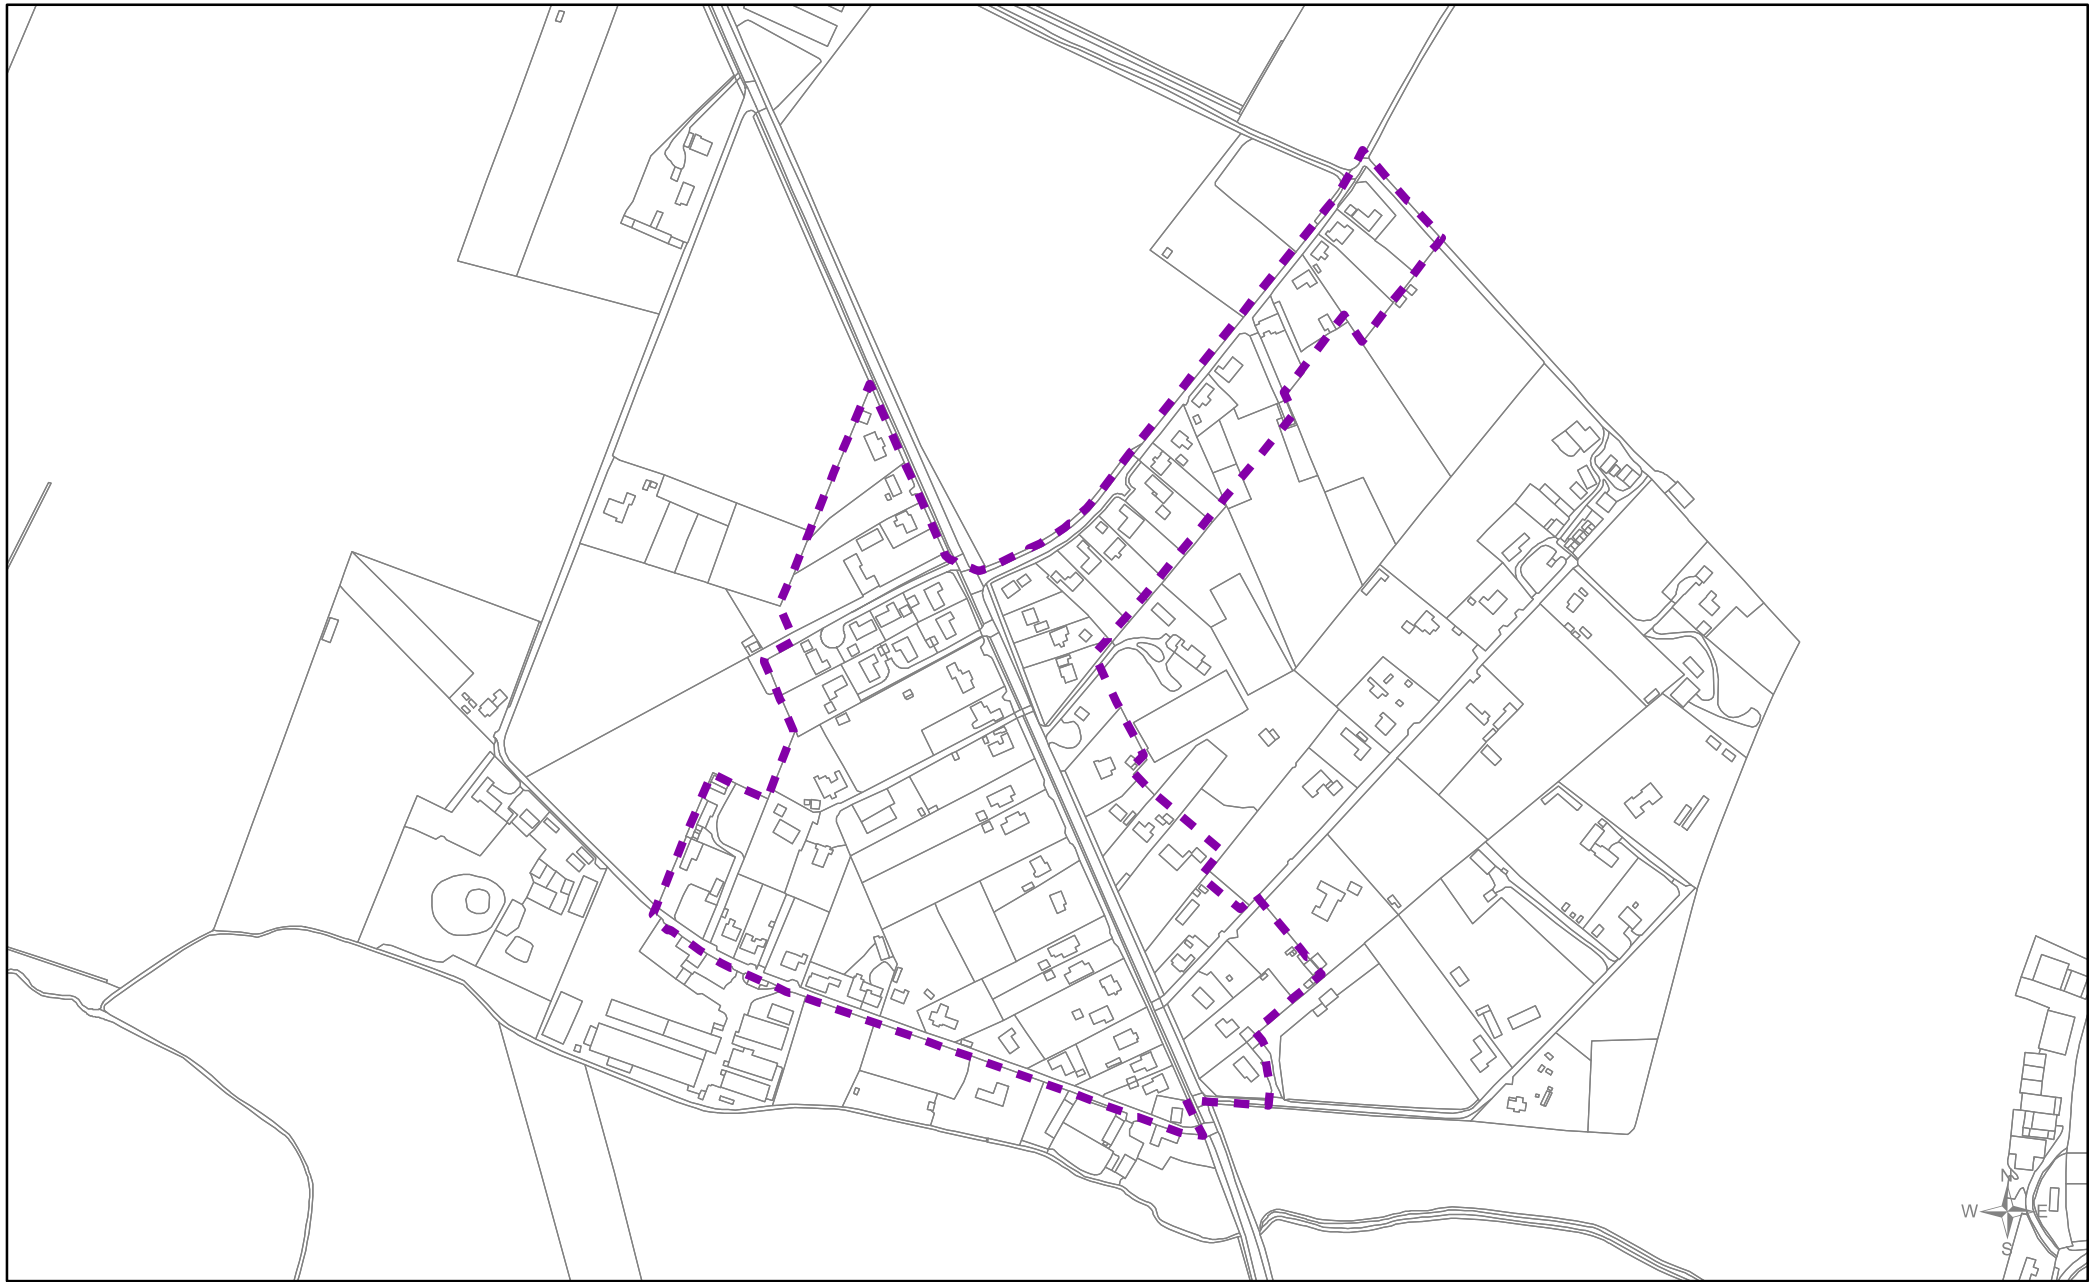

Borough Council of
**King's Lynn &
West Norfolk**
Tel. 01553 616200
Email: ldf@west-norfolk.gov.uk

Brookville
SUGGESTED DRAFT Development Boundary

Local Plan review (2016 - 2036)
'Smaller Villages and Hamlets'

Scale
1:5,000

Drawn by
FB/PP

Date
03/08/2017

Reference Number
020a

Legend

suggested new development boundary

© Crown copyright and
database rights 2017
Ordnance Survey 100024314