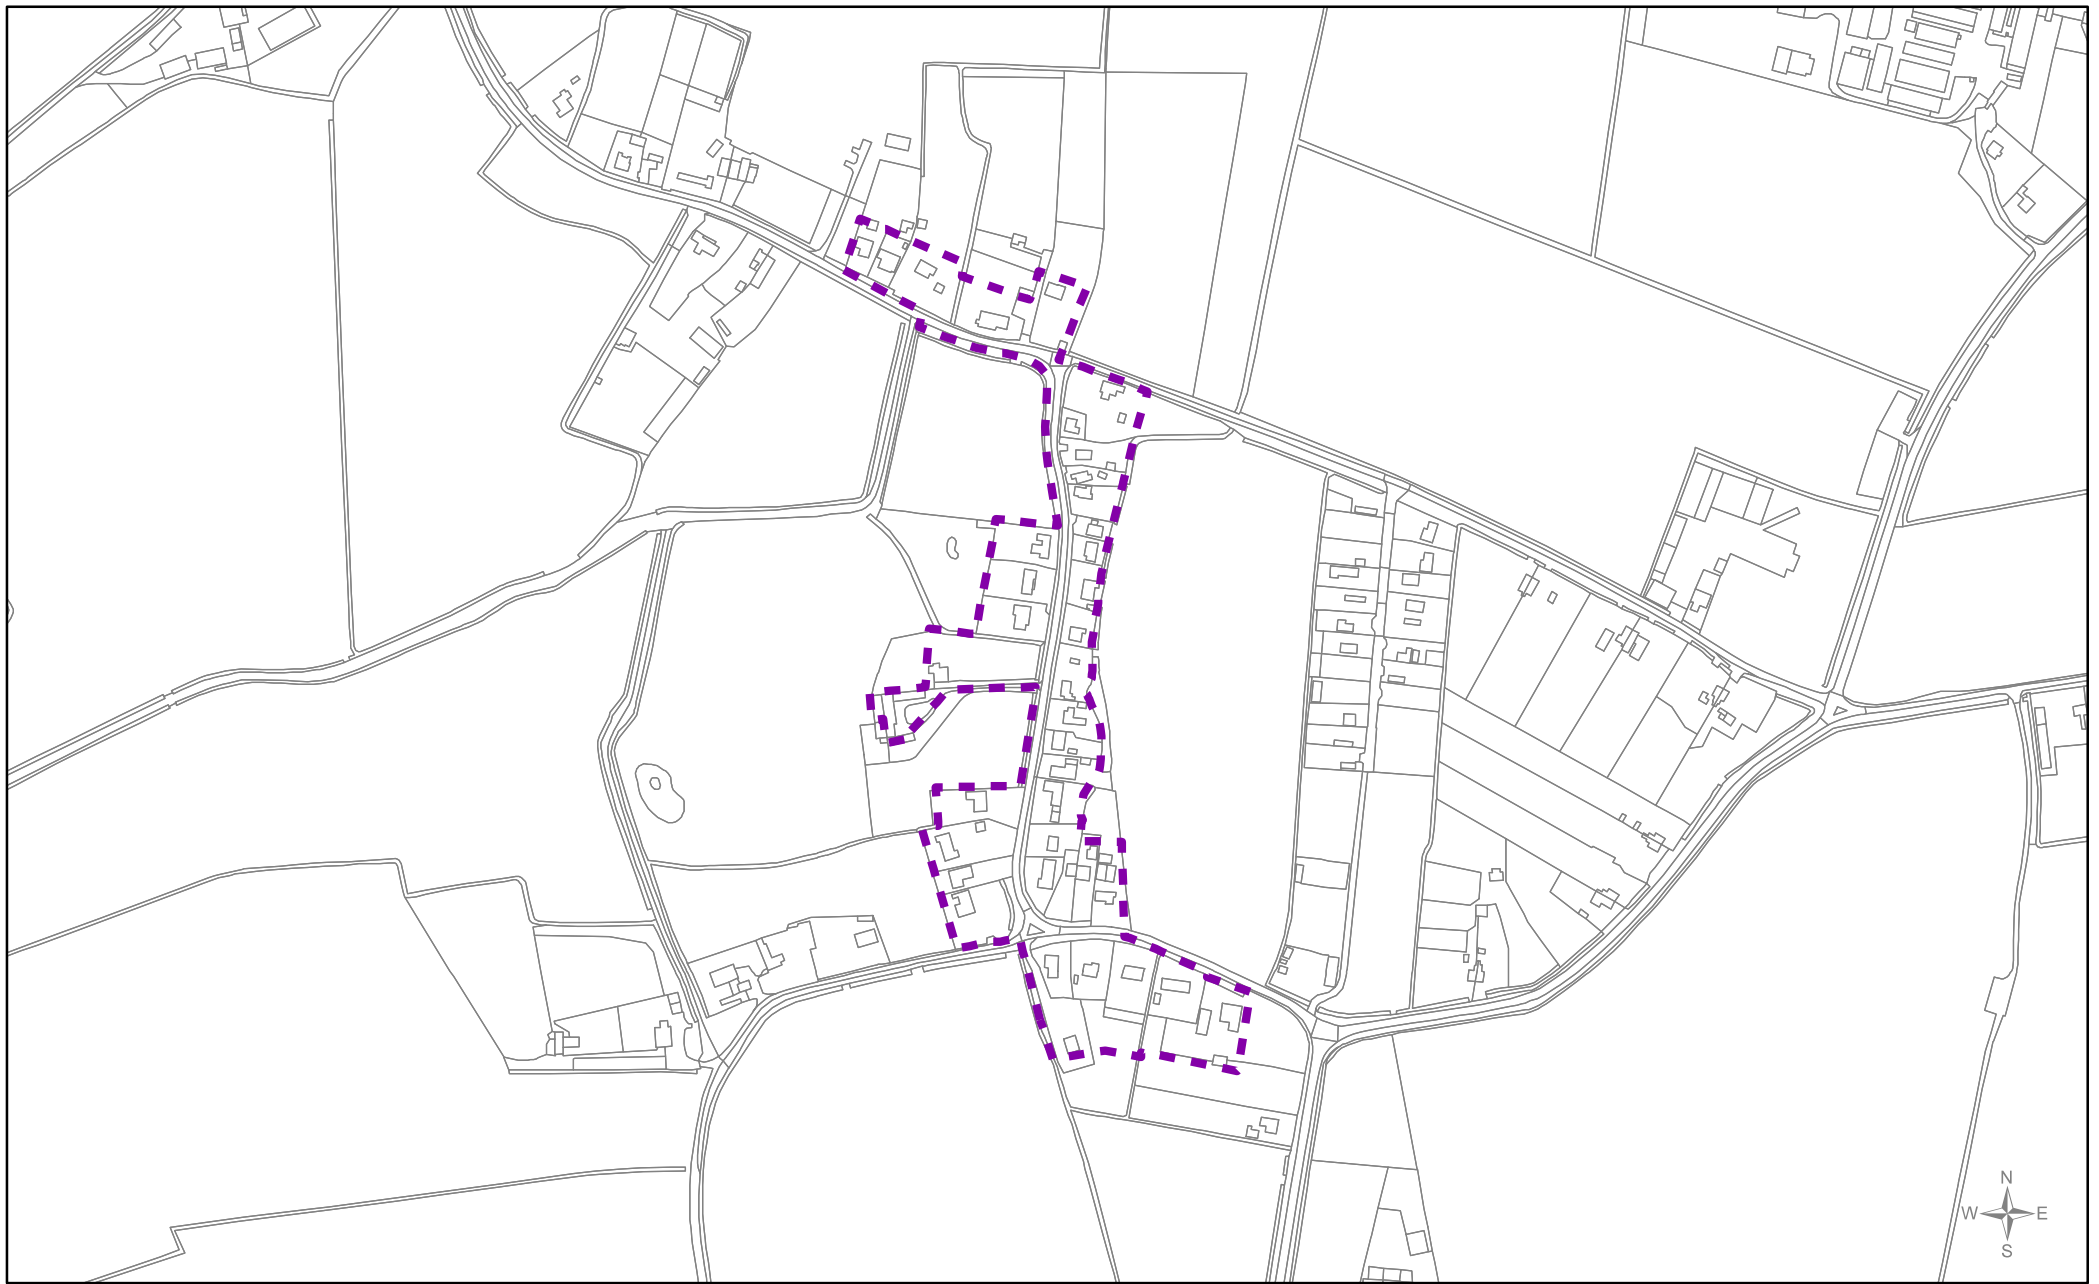

Borough Council of King's Lynn & West Norfolk Tel. 01553 616200 Email: ldf@west-norfolk.gov.uk	Hay Green SUGGESTED DRAFT Development Boundary Local Plan review (2016 - 2036) 'Smaller Villages and Hamlets'	Scale 1:5,000 Drawn by FB/PP	Date 03/08/2017 Reference Number 022a	Legend suggested new development boundary	© Crown copyright and database rights 2017 Ordnance Survey 100024314