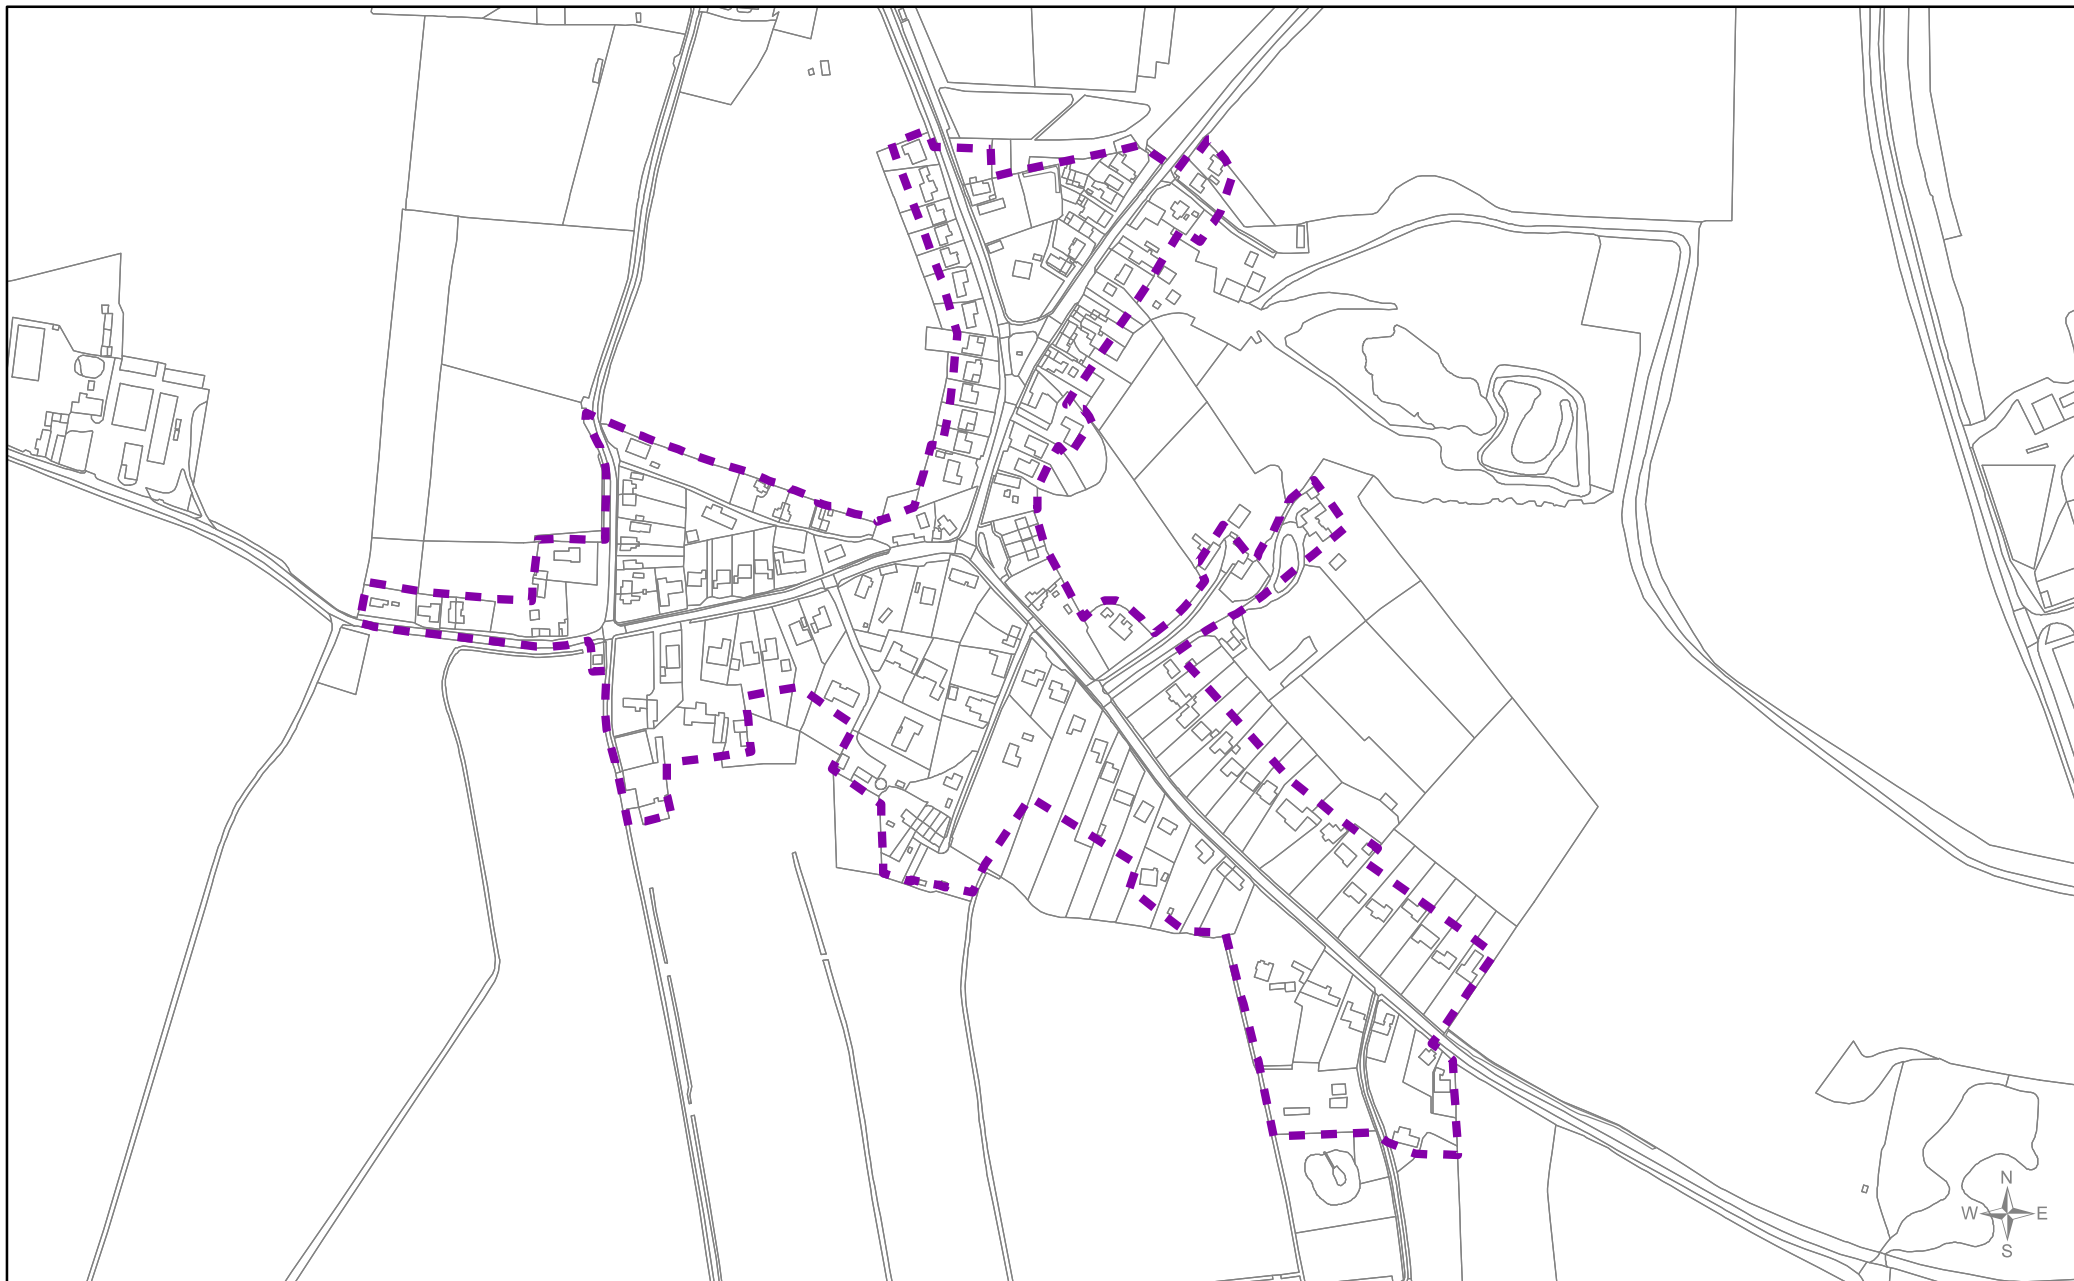

Borough Council of
**King's Lynn &
West Norfolk**
Tel. 01553 616200
Email: ldf@west-norfolk.gov.uk

Blackborough End
SUGGESTED DRAFT Development Boundary

Local Plan review (2016 - 2036)
'Smaller Villages and Hamlets'

Scale
1:5,000

Drawn by
FB/PP

Date
03/08/2017

Reference Number
018a

Legend

suggested new development boundary

© Crown copyright and
database rights 2017
Ordnance Survey 100024314