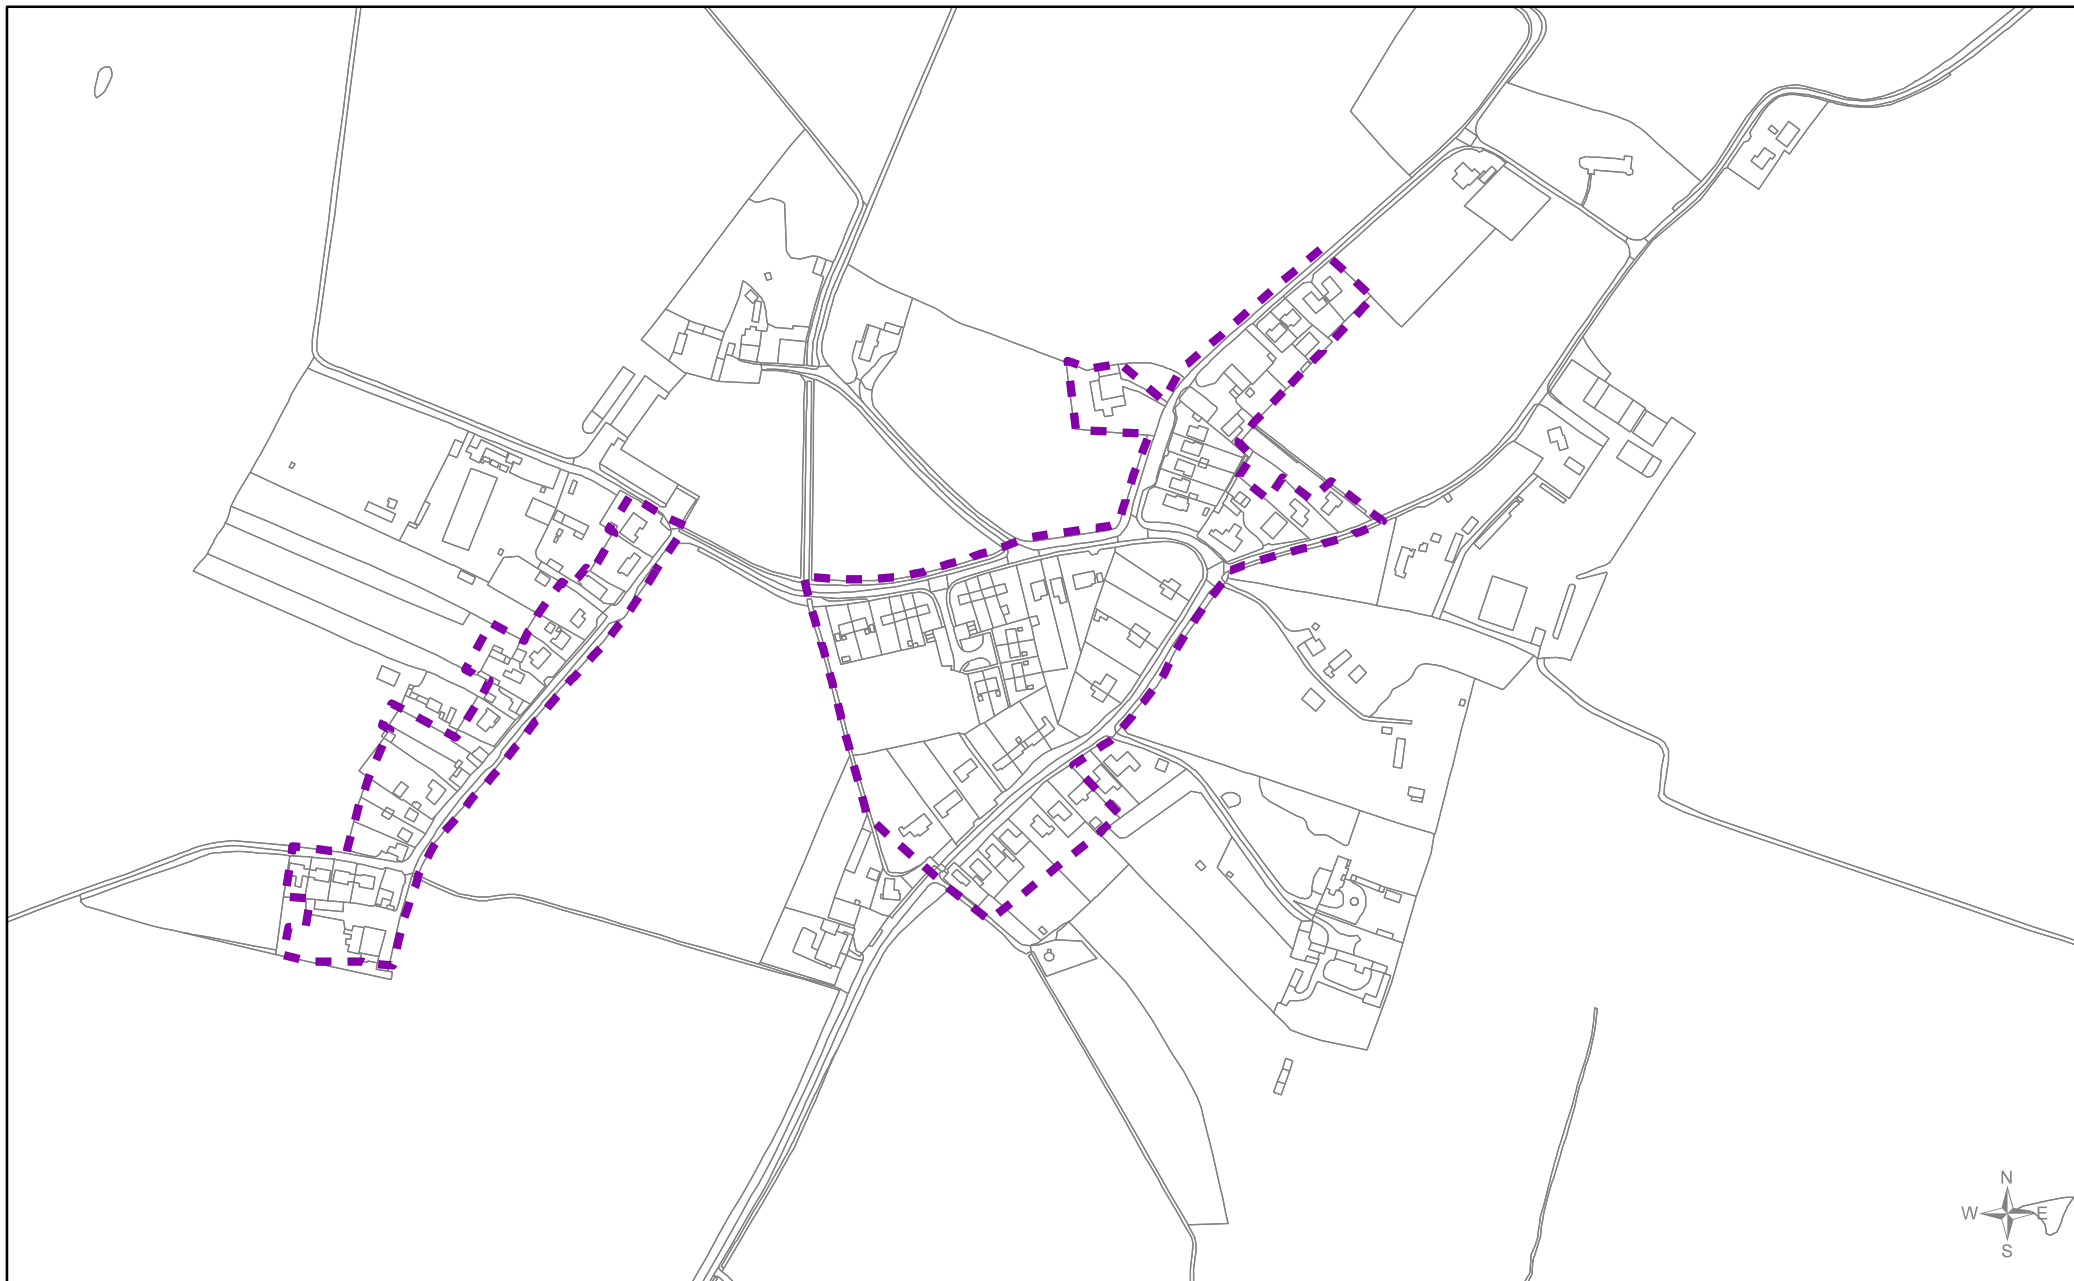

Borough Council of
**King's Lynn &
West Norfolk**
Tel. 01553 616200
Email: ldf@west-norfolk.gov.uk

West Dereham
SUGGESTED DRAFT Development Boundary
Local Plan review (2016 - 2036)
'Smaller Villages and Hamlets'

Scale
1:5,000
Drawn by
FB/PP

Date
03/08/2017
Reference Number
033a_North

Legend
suggested new development boundary

© Crown copyright and
database rights 2017
Ordnance Survey 100024314