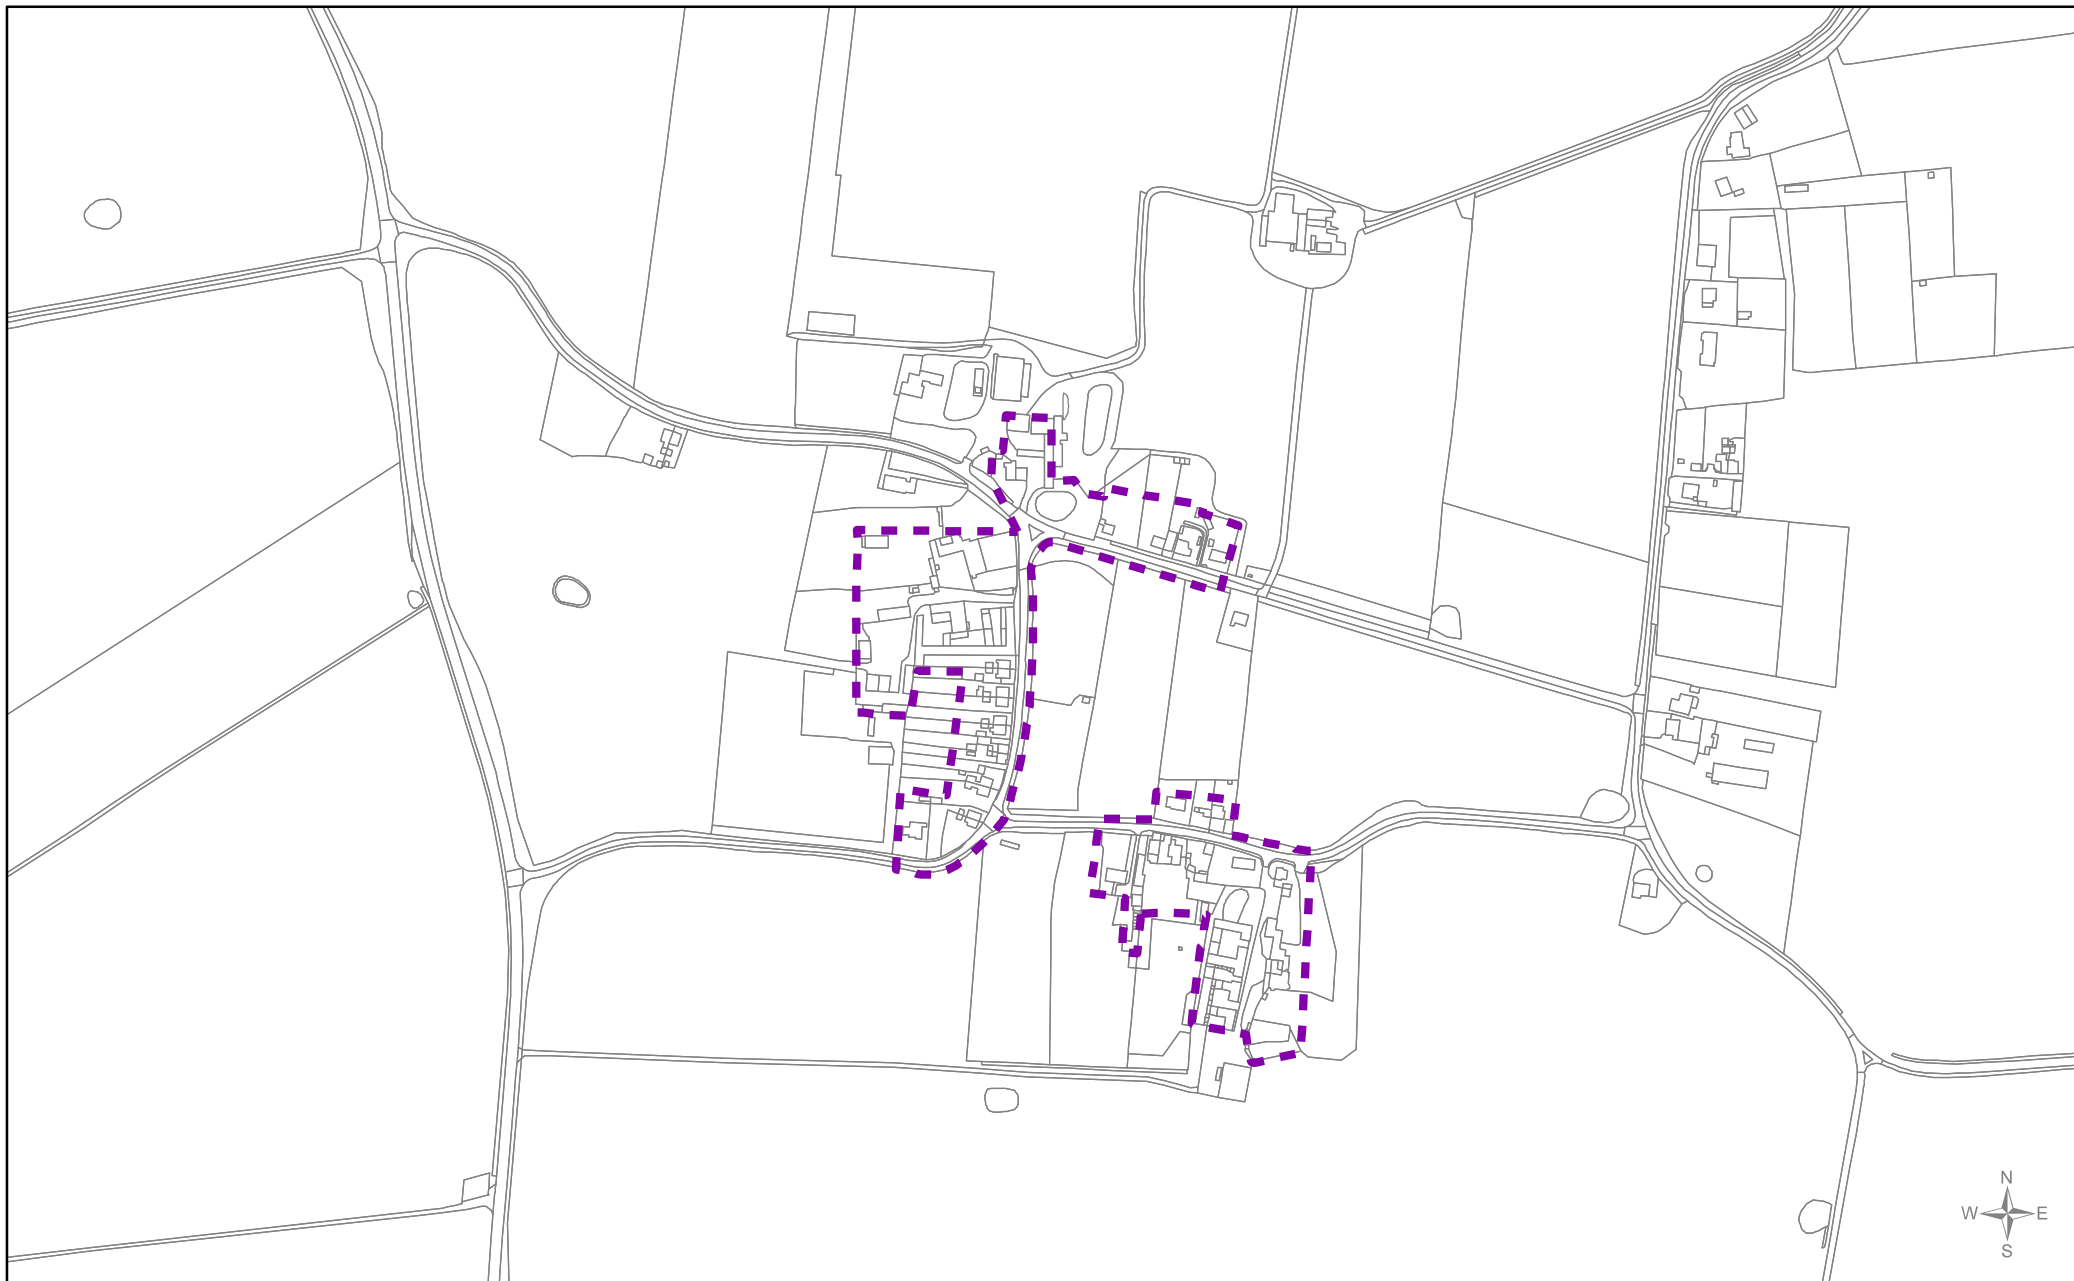

Borough Council of
**King's Lynn &
West Norfolk**
Tel. 01553 616200
Email: ldf@west-norfolk.gov.uk

Shouldham Thorpe
SUGGESTED DRAFT Development Boundary

Local Plan review (2016 - 2036)
'Smaller Villages and Hamlets'

Scale
1:5,000

Drawn by
FB/PP

Date
03/08/2017

Reference Number
030a

Legend

suggested new development boundary

© Crown copyright and
database rights 2017
Ordnance Survey 100024314