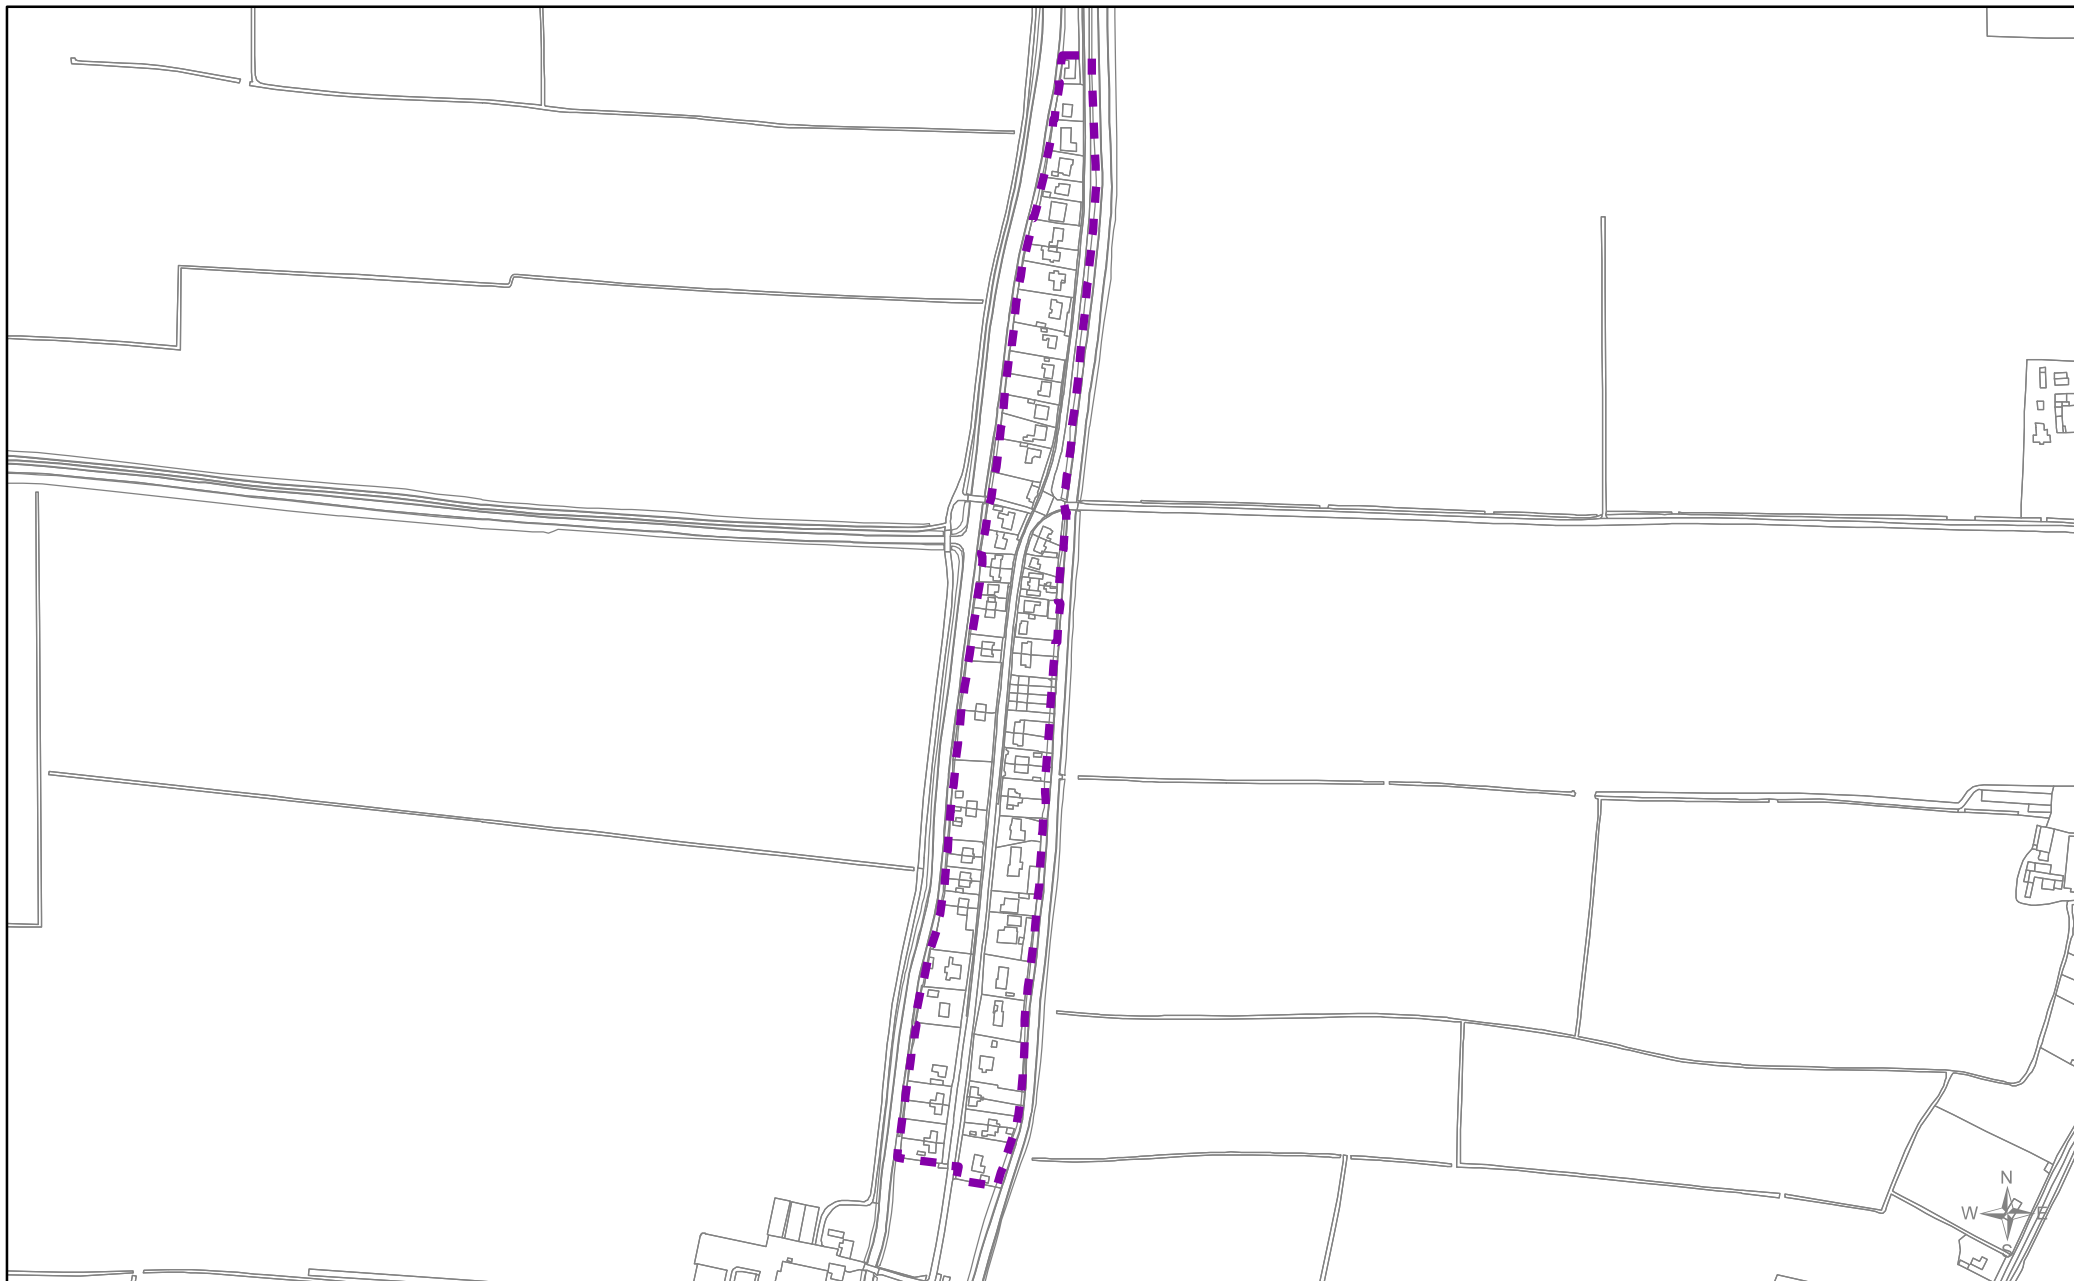

Borough Council of King's Lynn & West Norfolk Tel. 01553 616200 Email: ldf@west-norfolk.gov.uk	Tilney cum Islington SUGGESTED DRAFT Development Boundary Local Plan review (2016 - 2036) 'Smaller Villages and Hamlets'	Scale 1:6,000 Drawn by FB/PP	Date 03/08/2017 Reference Number 031a	Legend suggested new development boundary	© Crown copyright and database rights 2017 Ordnance Survey 100024314