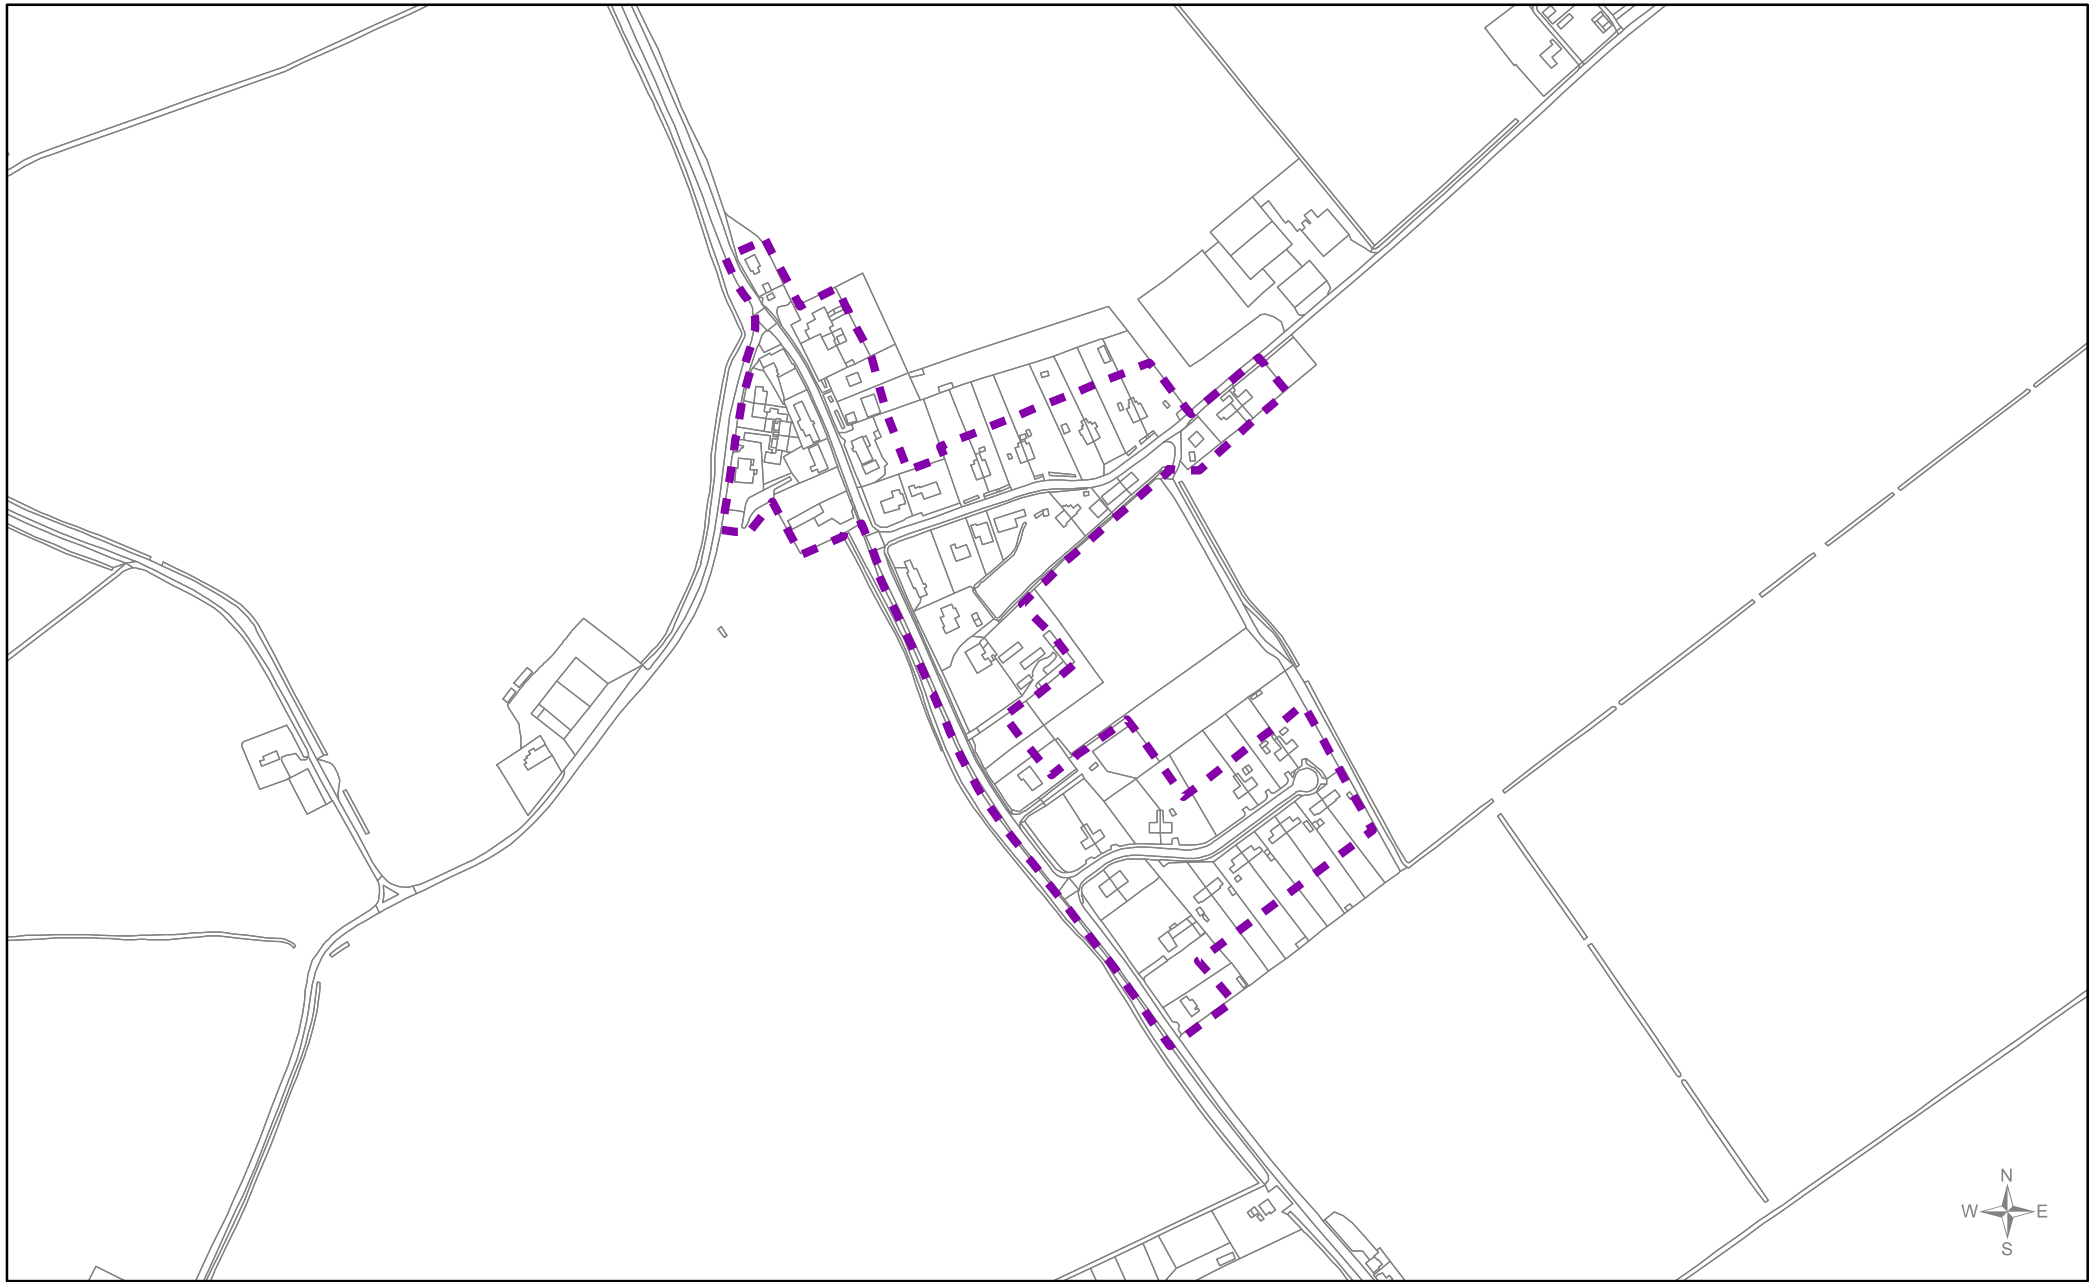

Borough Council of King's Lynn & West Norfolk Tel. 01553 616200 Email: ldf@west-norfolk.gov.uk	Lakesend SUGGESTED DRAFT Development Boundary Local Plan review (2016 - 2036) 'Smaller Villages and Hamlets'	Scale 1:5,000 Drawn by FB/PP	Date 03/08/2017 Reference Number 023a	Legend suggested new development boundary	© Crown copyright and database rights 2017 Ordnance Survey 100024314