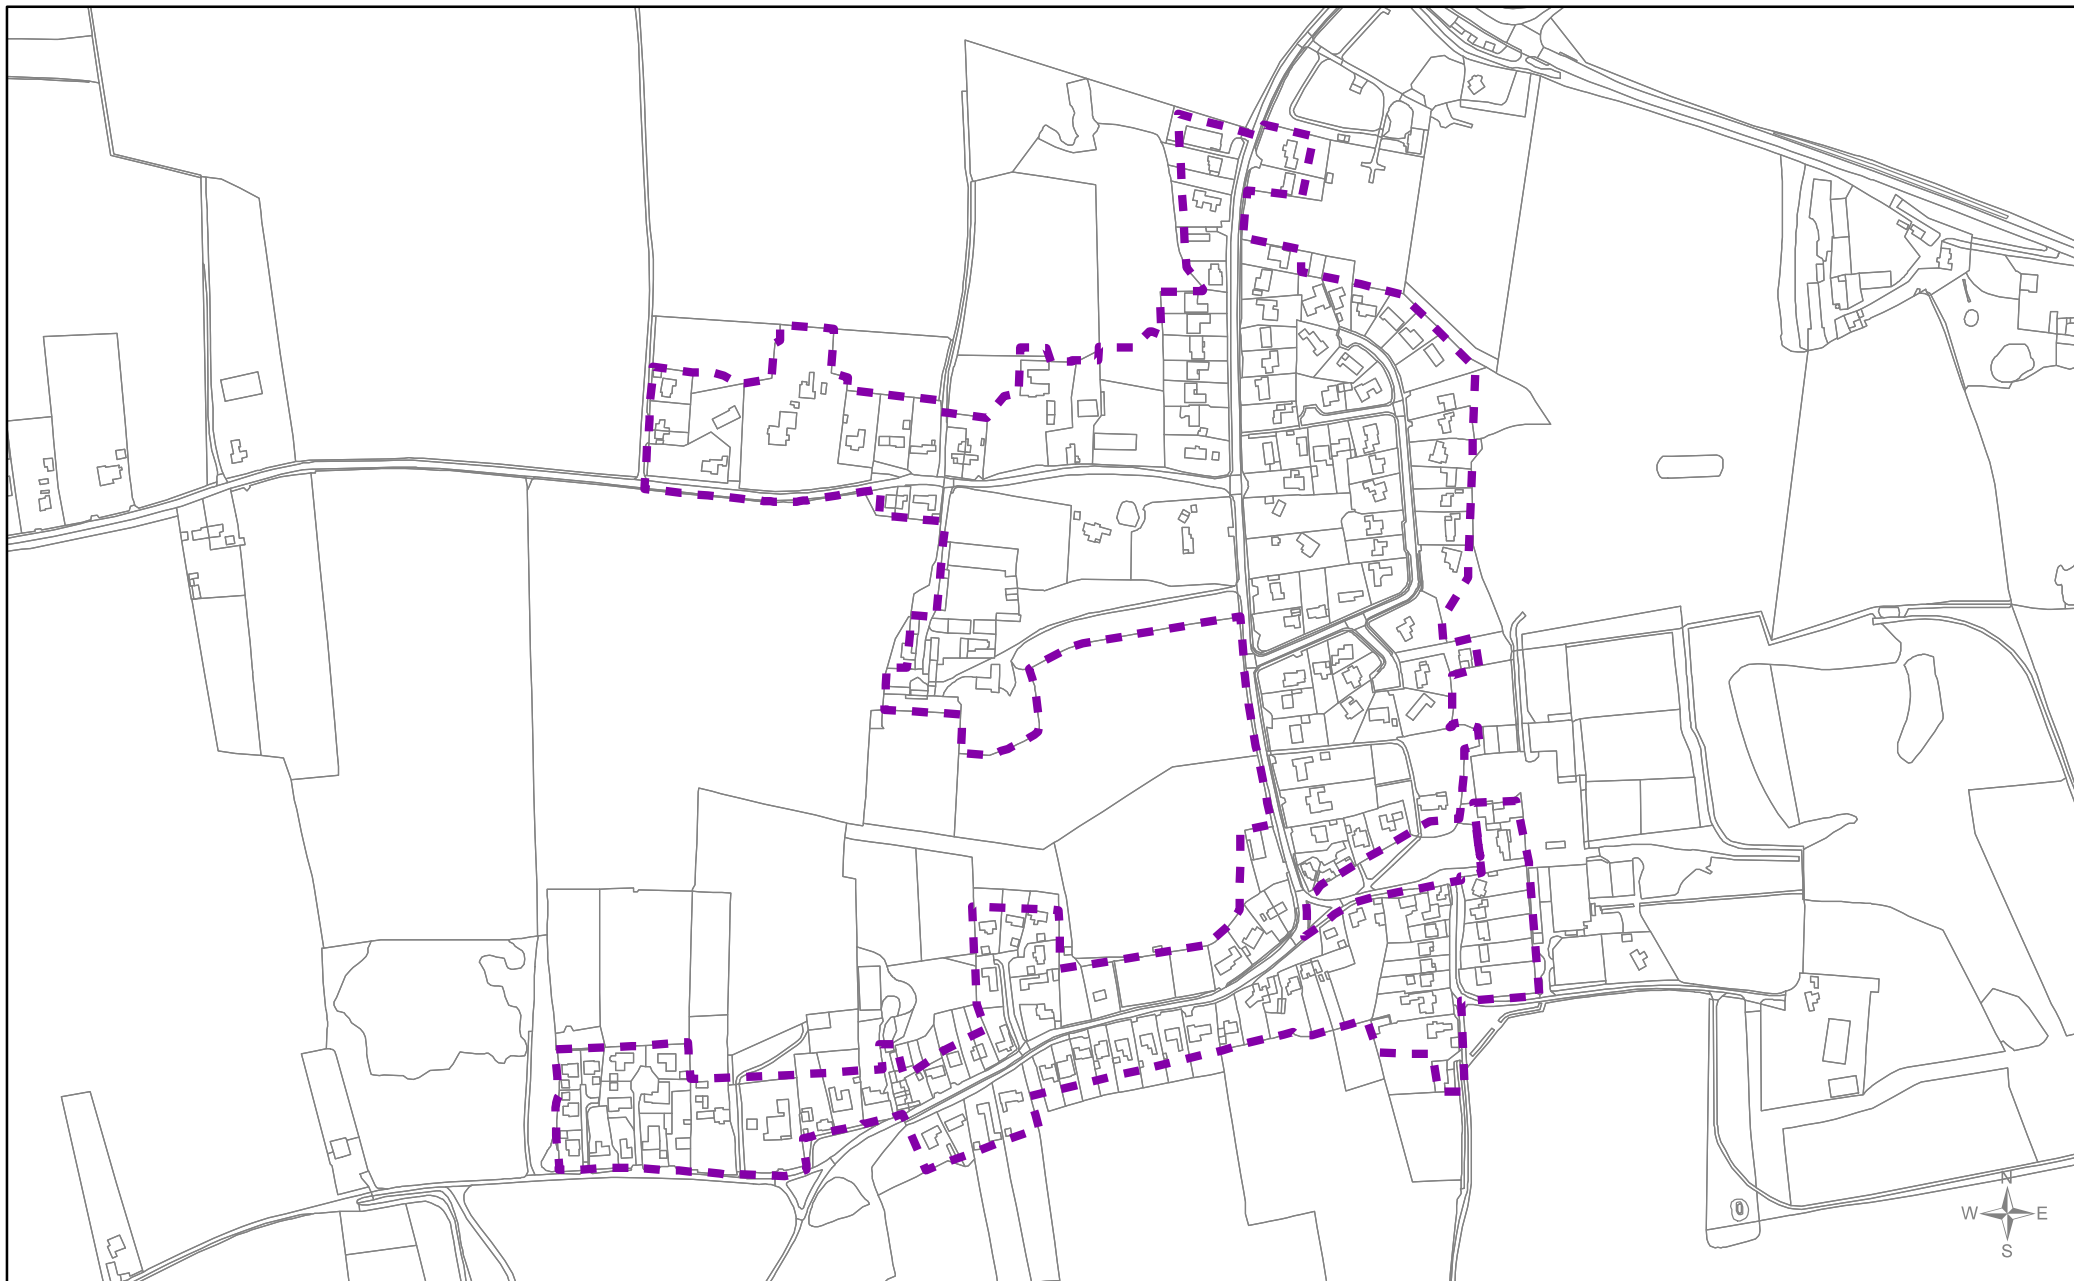

Scale
1:5,000

Drawn by
FB/PP

Date
03/08/2017

Reference Number
024a

Legend

 suggested new development boundary

© Crown copyright and
 database rights 2017
 Ordnance Survey 100024314

<p>Borough Council of King's Lynn & West Norfolk Tel. 01553 616200 Email: ldf@west-norfolk.gov.uk</p> 	<p align="center">Nordelph SUGGESTED DRAFT Development Boundary</p> <p align="center">Local Plan review (2016 - 2036) 'Smaller Villages and Hamlets'</p>	<p>Scale 1:6,000</p> <p>Drawn by FB/PP</p>	<p>Date 03/08/2017</p> <p>Reference Number 025a</p>	<p>Legend</p> <p> suggested new development boundary</p>	<p>© Crown copyright and database rights 2017 Ordnance Survey 100024314</p>
--	--	--	---	--	--