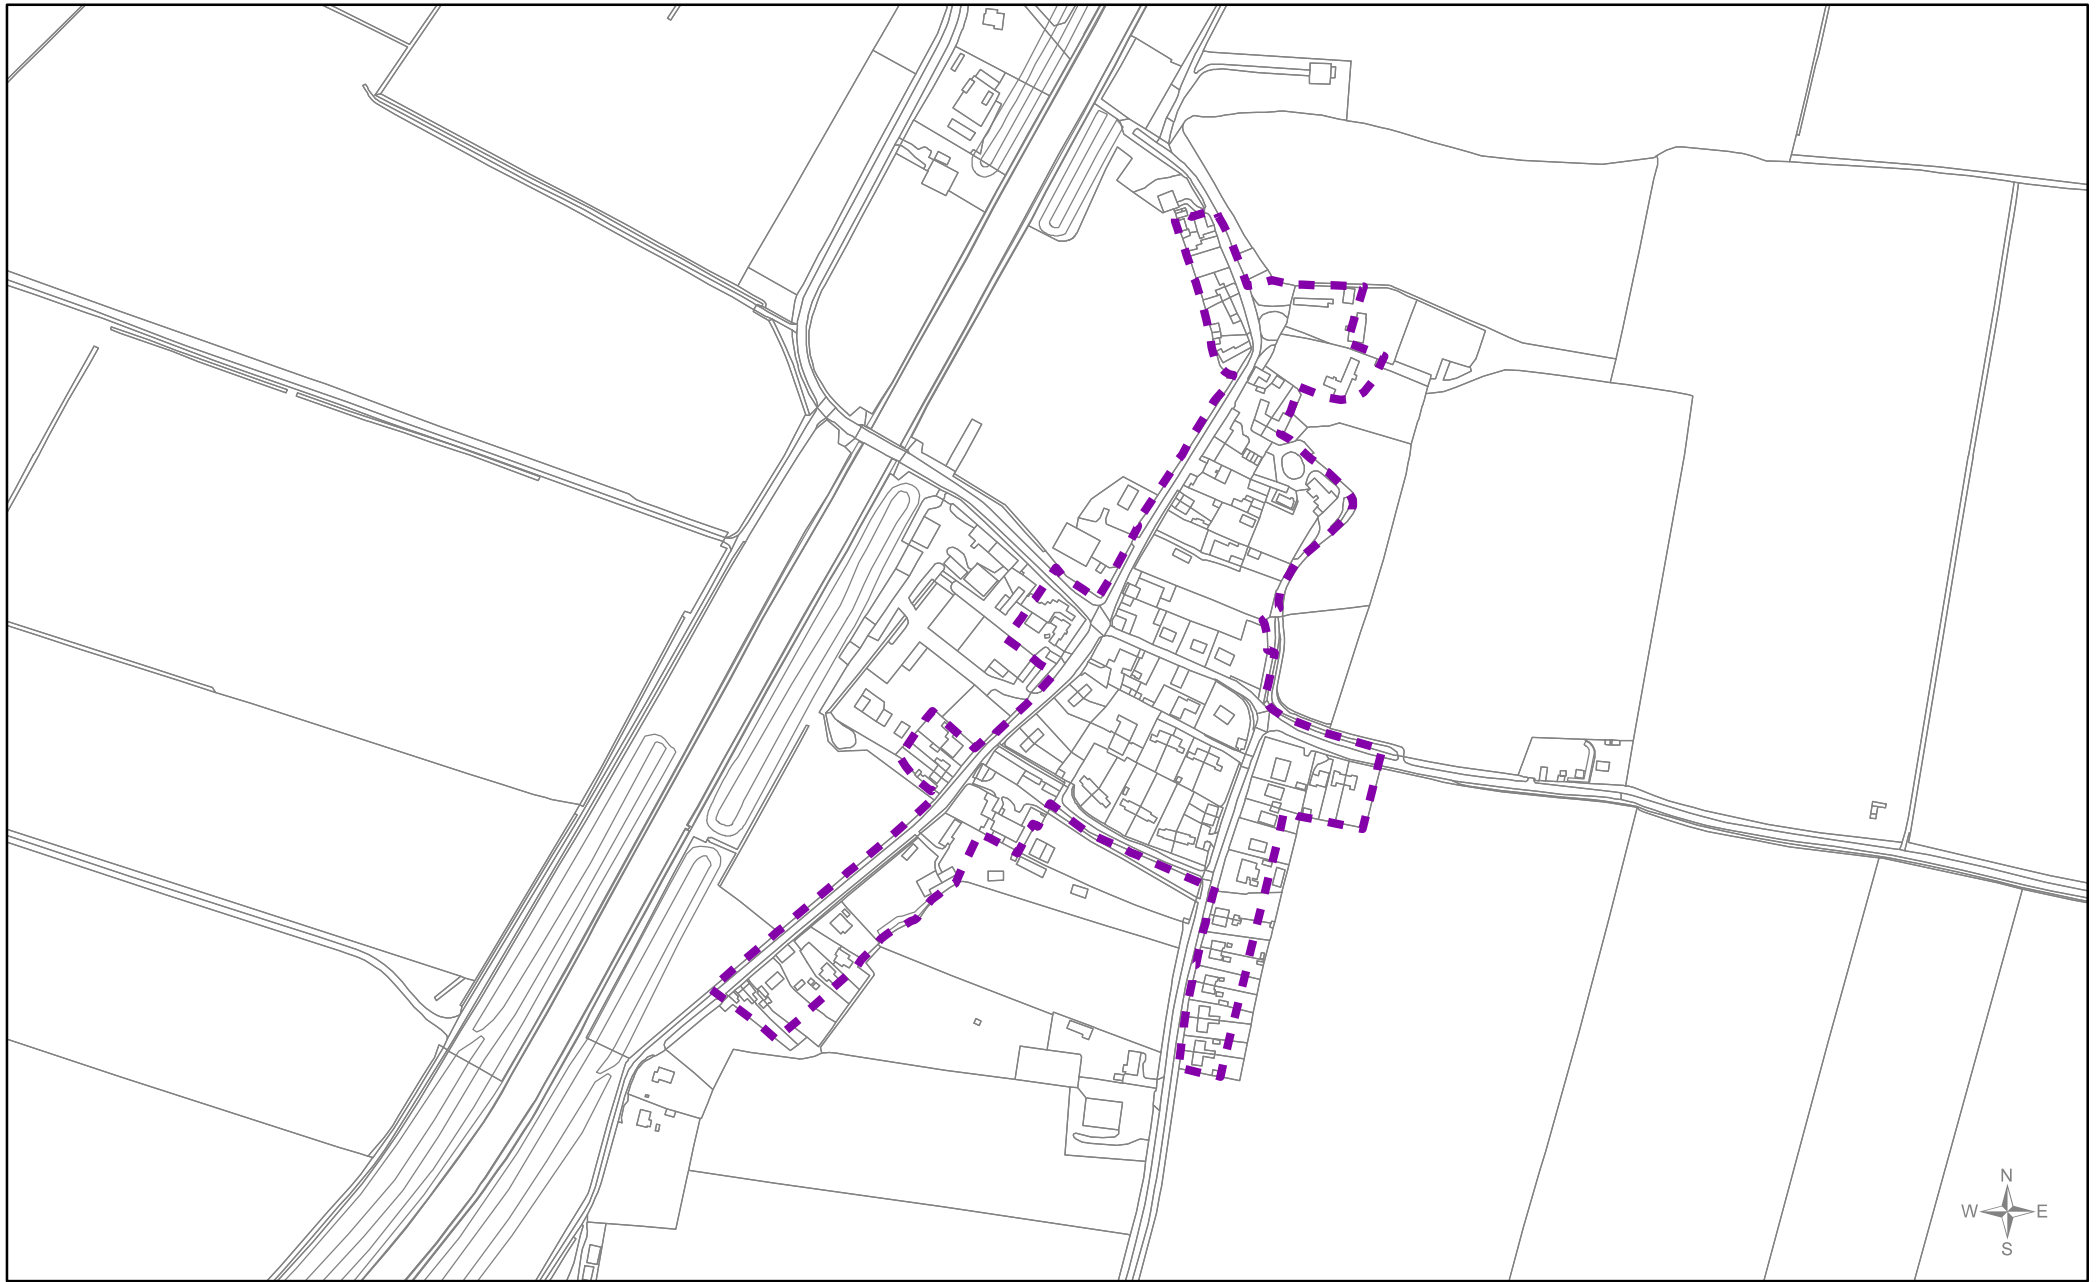

Borough Council of
**King's Lynn &
West Norfolk**
Tel. 01553 616200
Email: ldf@west-norfolk.gov.uk

Methwold Hythe
SUGGESTED DRAFT Development Boundary

Local Plan review (2016 - 2036)
'Smaller Villages and Hamlets'

Scale
1:5,000

Drawn by
FB/PP

Date
03/08/2017

Reference Number
024a

Legend

suggested new development boundary

© Crown copyright and
database rights 2017
Ordnance Survey 100024314