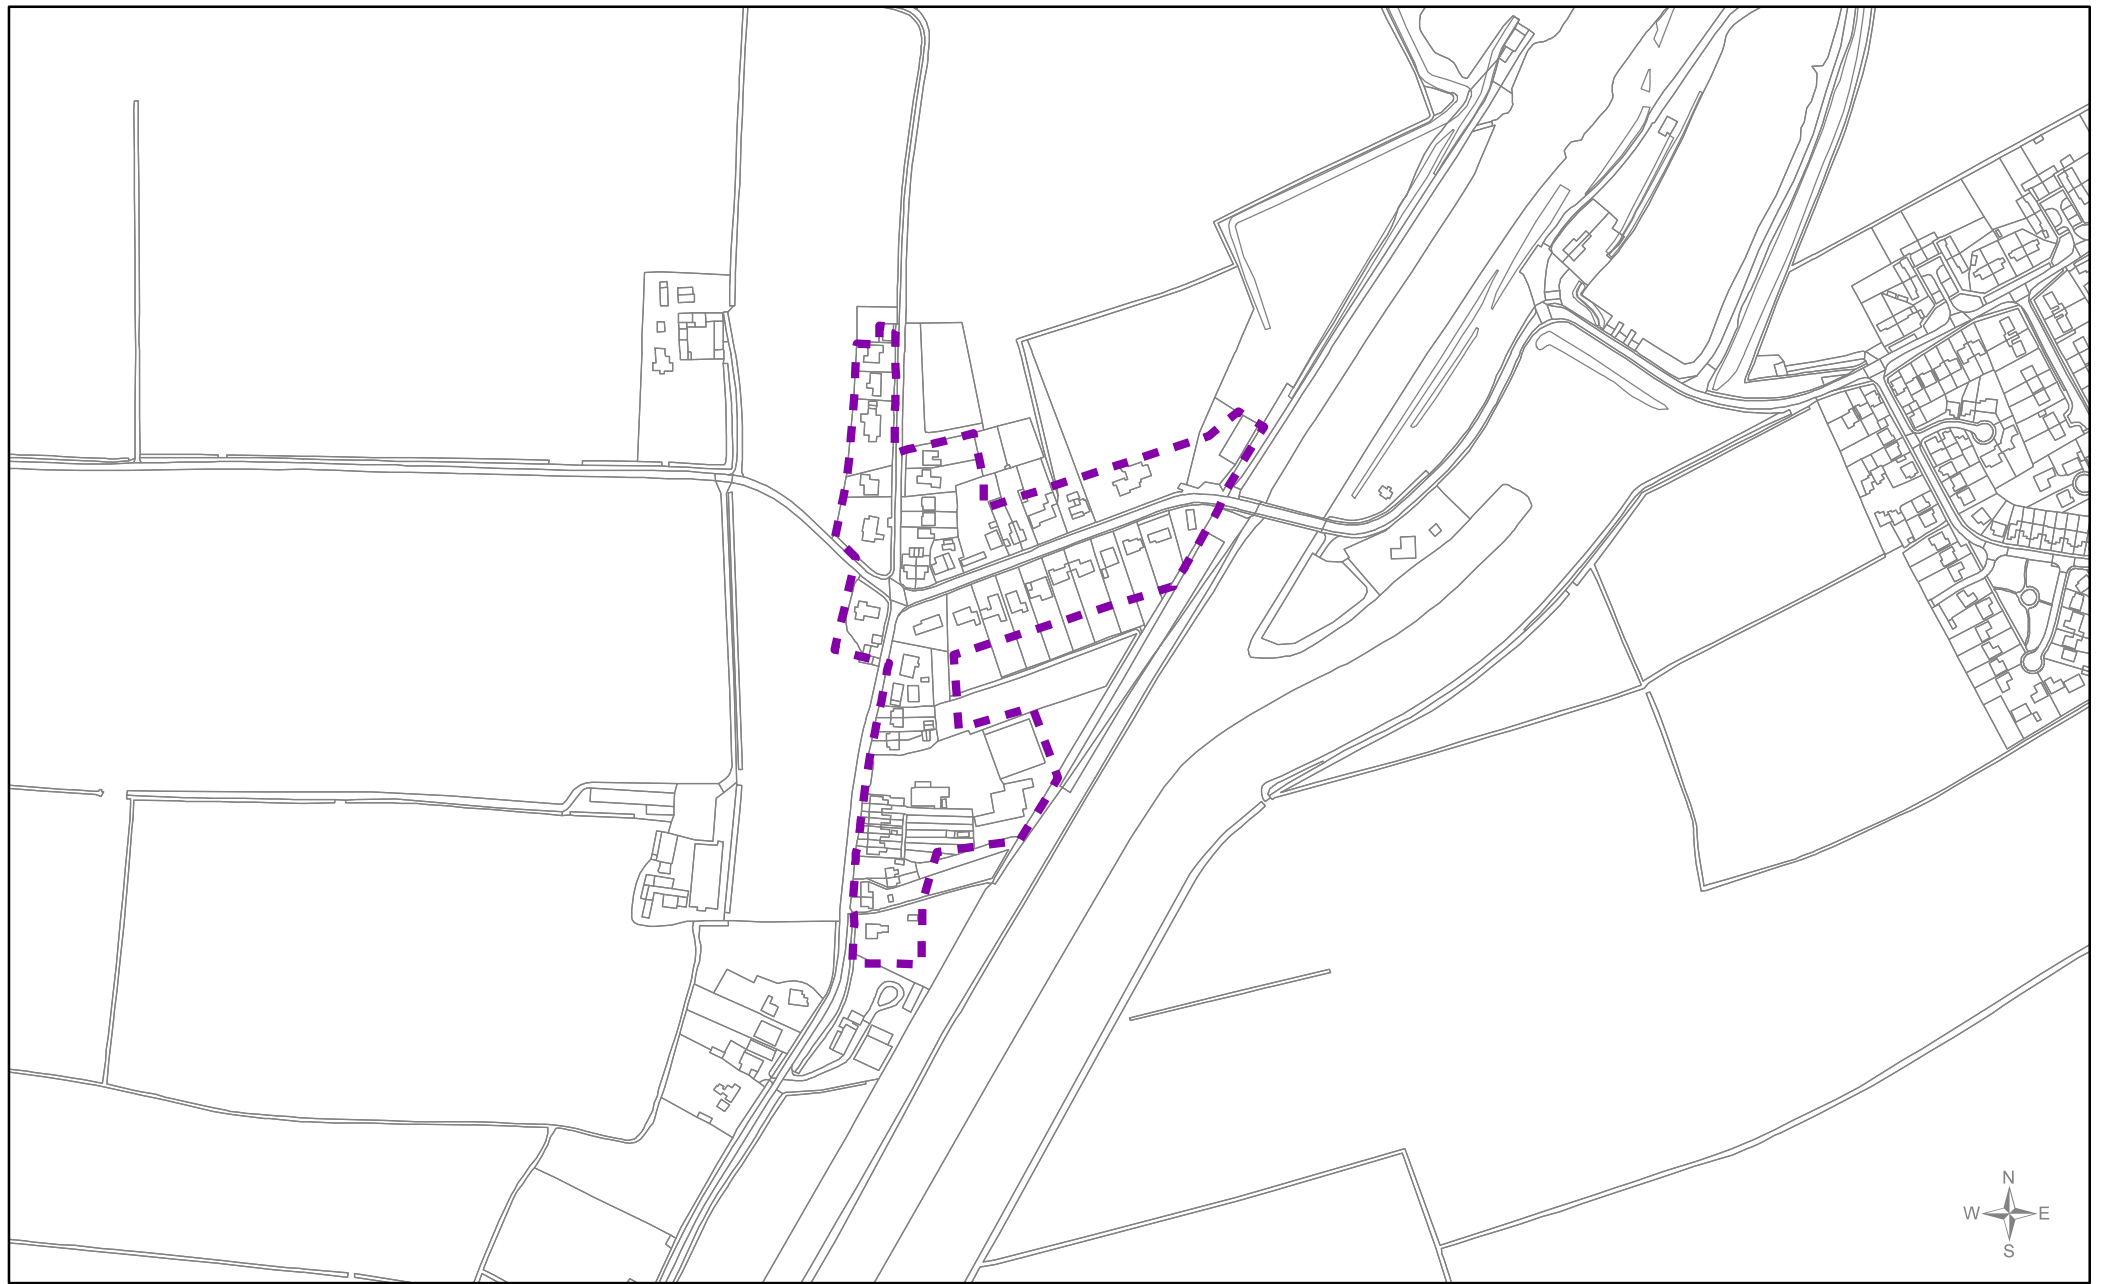

Scale
1:10,000
 Drawn by
FB/PP

Date
03/08/2017
 Reference Number
033a

Legend

 suggested new development boundary

© Crown copyright and
 database rights 2017
 Ordnance Survey 100024314

<p>Borough Council of King's Lynn & West Norfolk Tel. 01553 616200 Email: ldf@west-norfolk.gov.uk</p> 	<p align="center">Whittington SUGGESTED DRAFT Development Boundary</p> <p align="center">Local Plan review (2016 - 2036) 'Smaller Villages and Hamlets'</p>	<p>Scale 1:5,000</p> <p>Drawn by FB/PP</p>	<p>Date 03/08/2017</p> <p>Reference Number 034a</p>	<p>Legend</p> <p> suggested new development boundary</p>	<p>© Crown copyright and database rights 2017 Ordnance Survey 100024314</p>
---	--	--	---	--	---