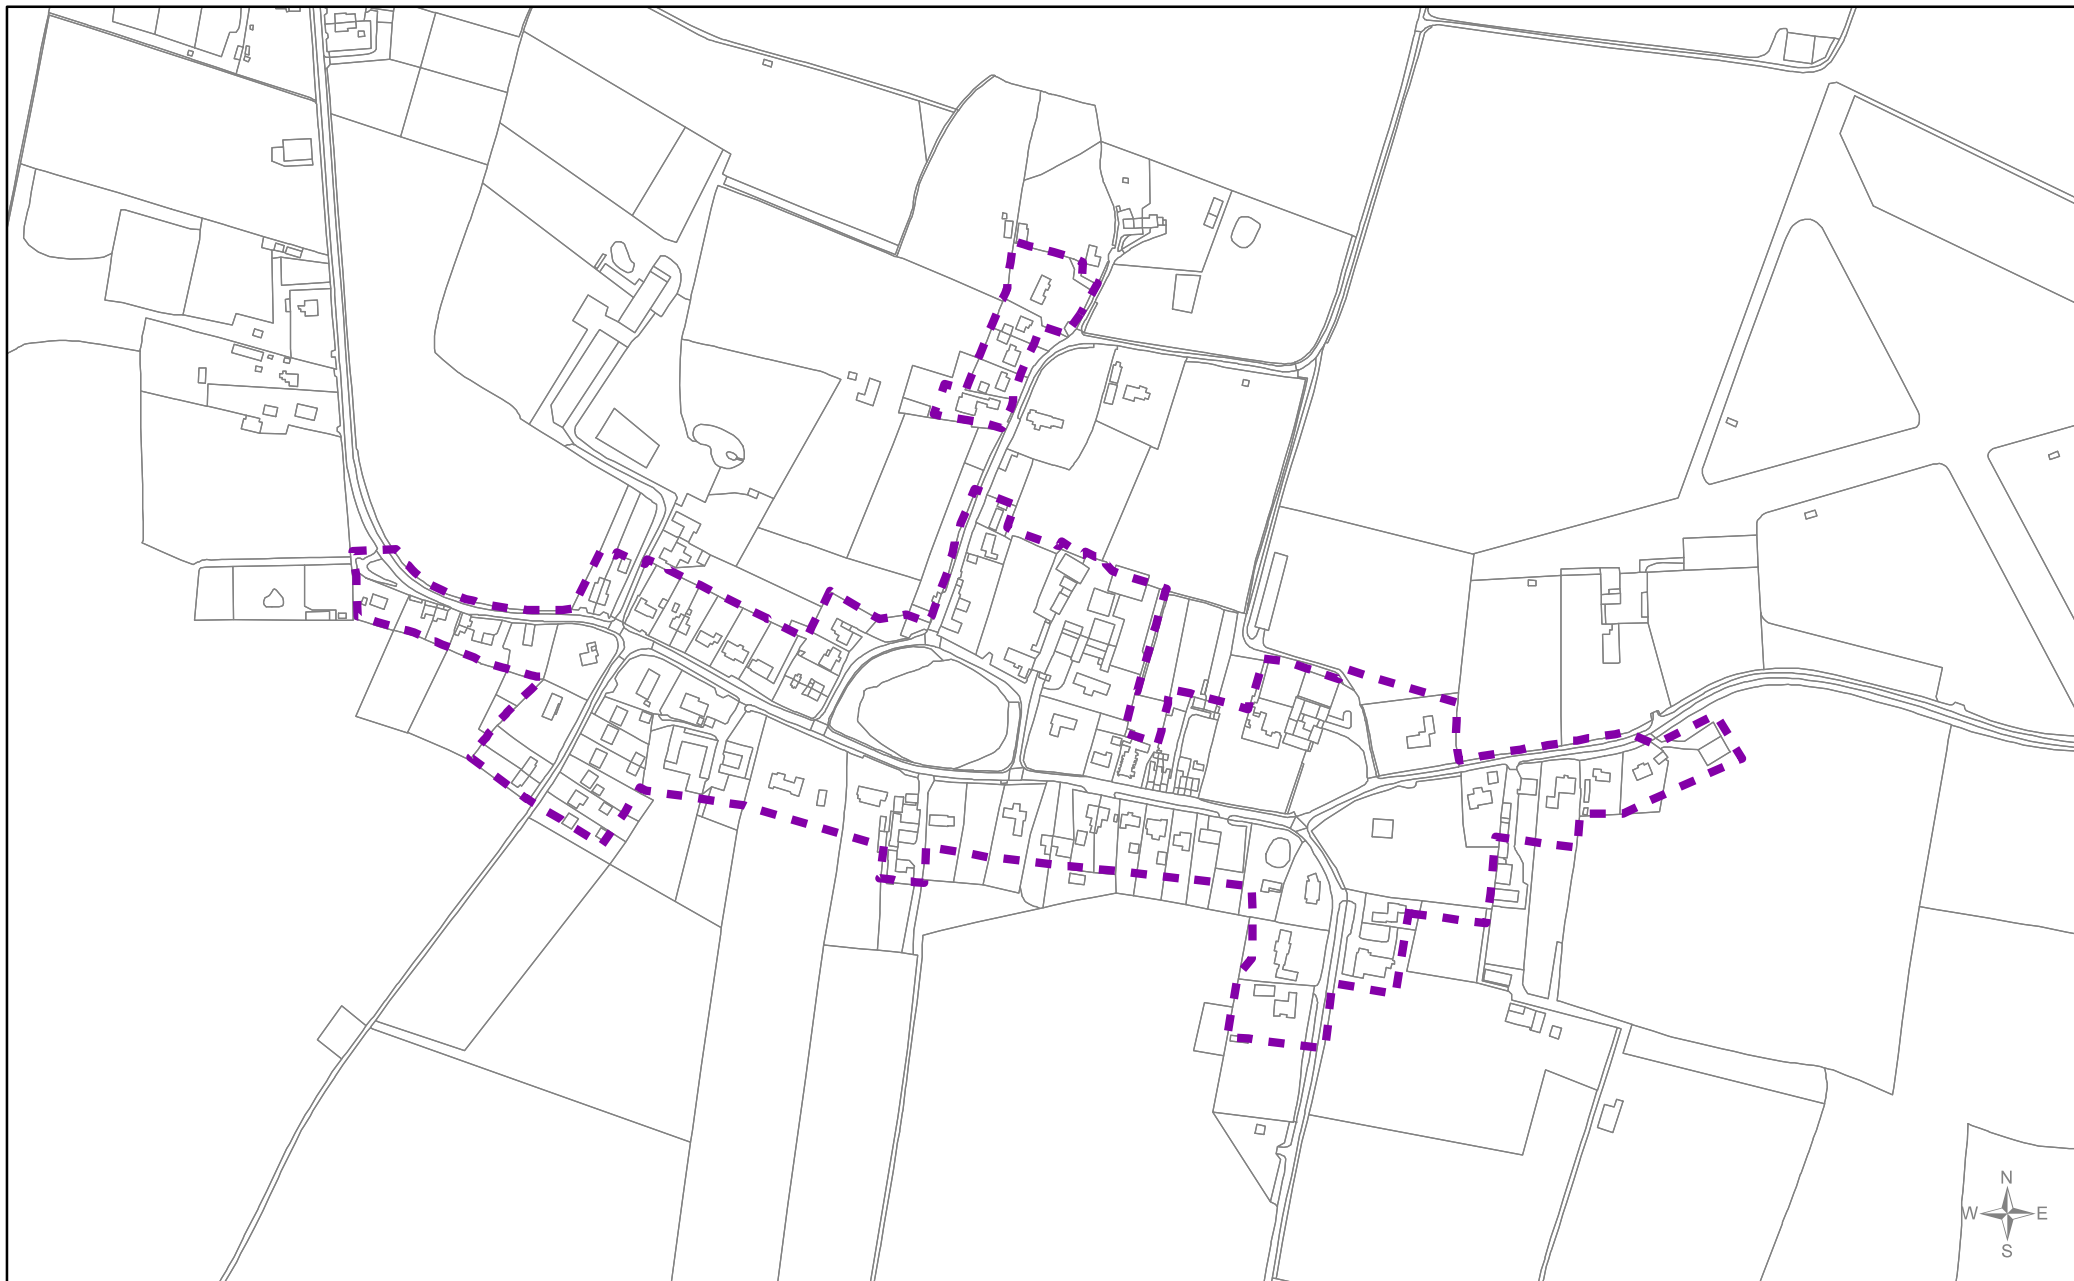

Borough Council of King's Lynn & West Norfolk Tel. 01553 616200 Email: ldf@west-norfolk.gov.uk	Boughton SUGGESTED DRAFT Development Boundary Local Plan review (2016 - 2036) 'Smaller Villages and Hamlets'	Scale 1:5,000 Drawn by FB/PP	Date 03/08/2017 Reference Number 019a	Legend suggested new development boundary	© Crown copyright and database rights 2017 Ordnance Survey 100024314