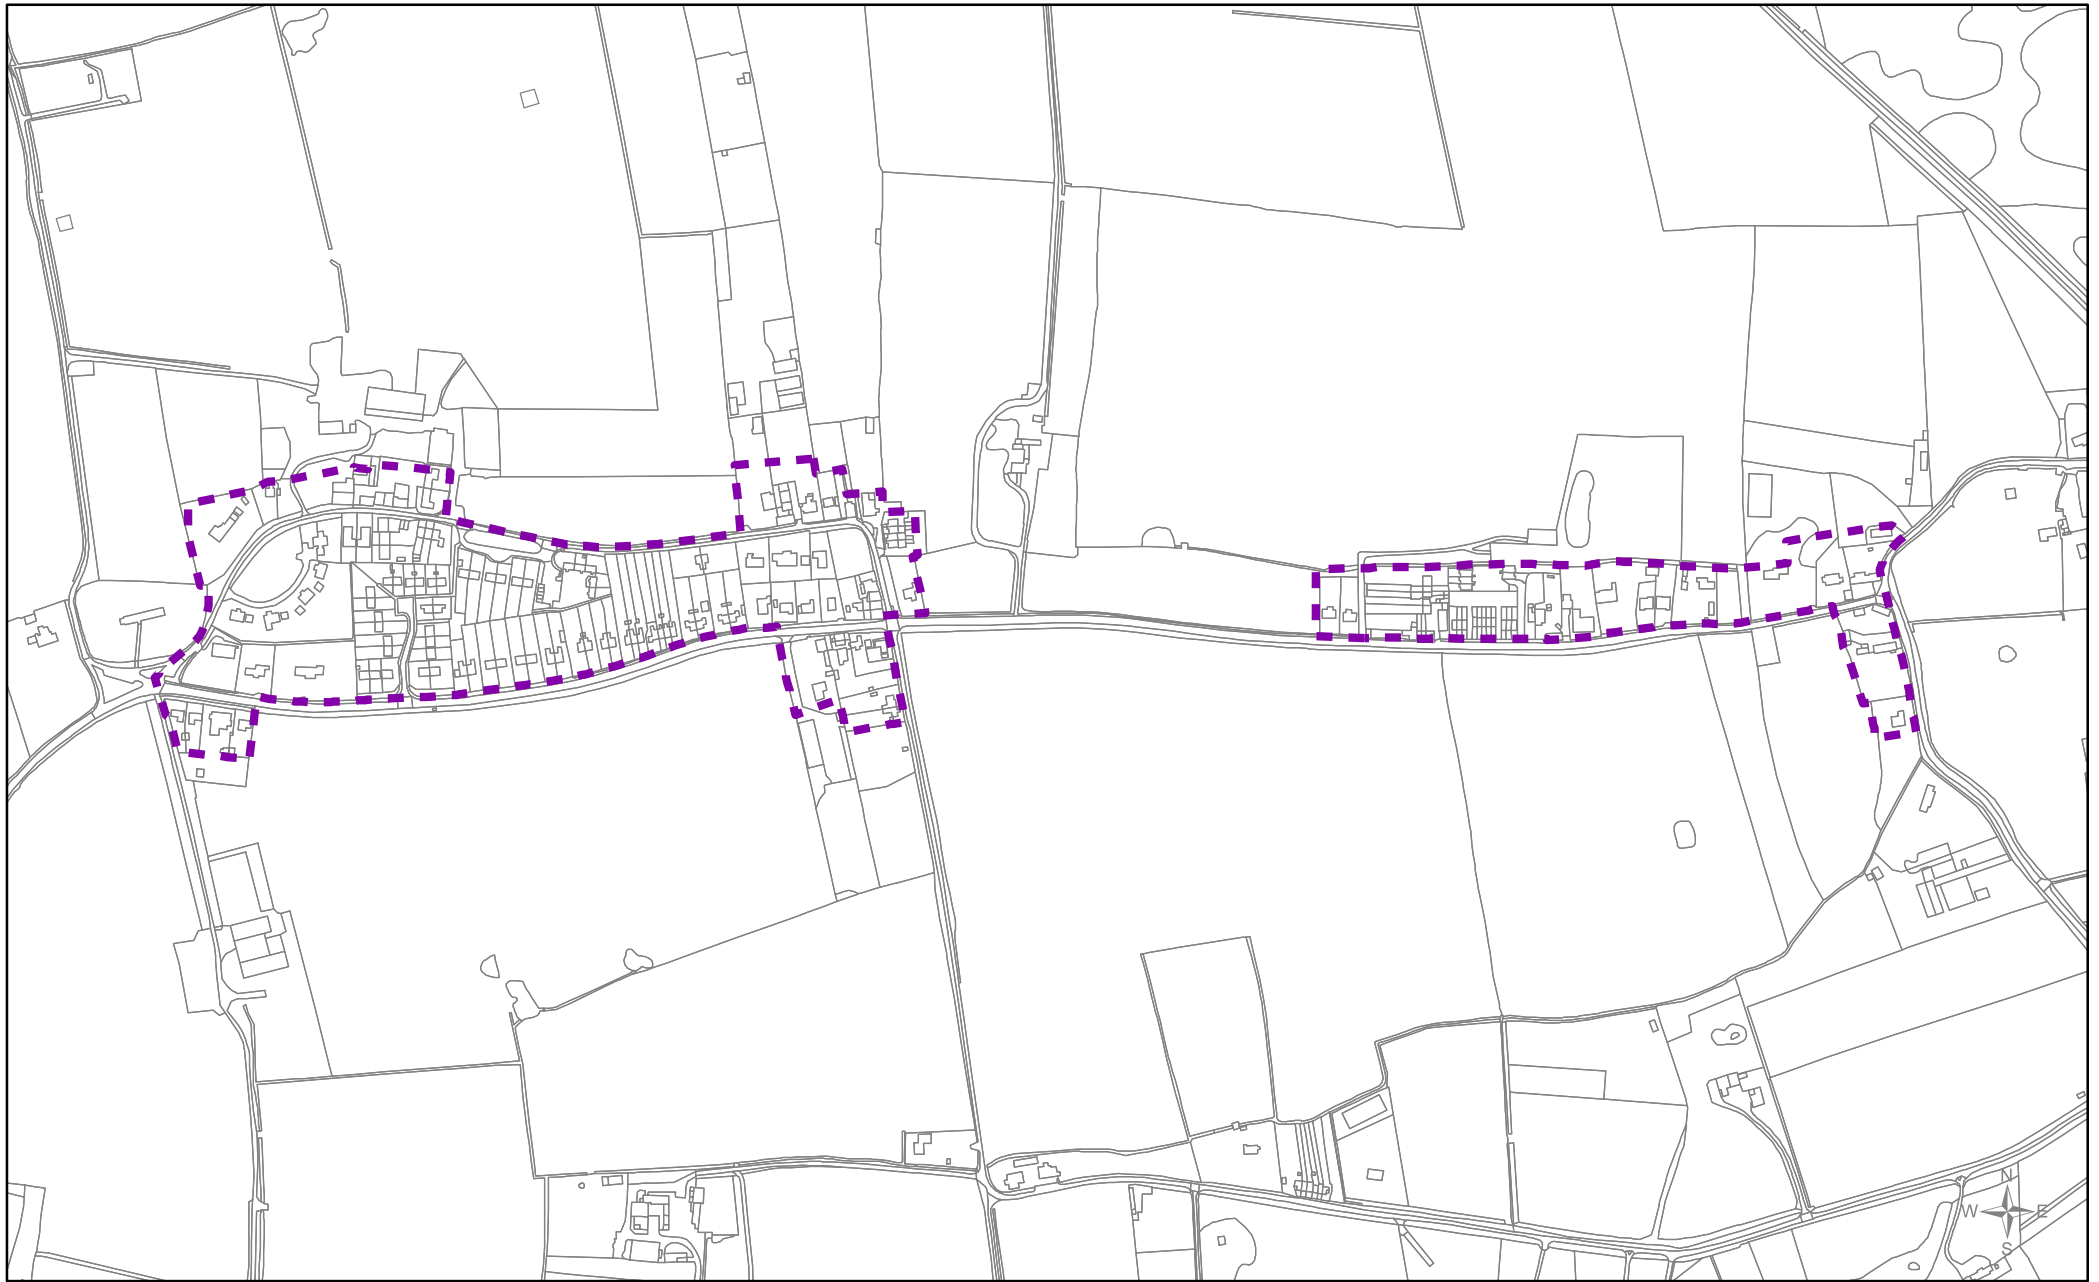

Scale
1:6,000

Drawn by
FB/PP

Date
03/08/2017

Reference Number
026a

Legend

 suggested new development boundary

© Crown copyright and
 database rights 2017
 Ordnance Survey 100024314

<p>Borough Council of King's Lynn & West Norfolk Tel. 01553 616200 Email: ldf@west-norfolk.gov.uk</p> 	<p align="center">Pentney SUGGESTED DRAFT Development Boundary</p> <p align="center">Local Plan review (2016 - 2036) 'Smaller Villages and Hamlets'</p>	<p>Scale 1:6,000</p> <p>Drawn by FB/PP</p>	<p>Date 03/08/2017</p> <p>Reference Number 027a</p>	<p>Legend</p> <p> suggested new development boundary</p>	<p>© Crown copyright and database rights 2017 Ordnance Survey 100024314</p>
--	---	--	---	--	--