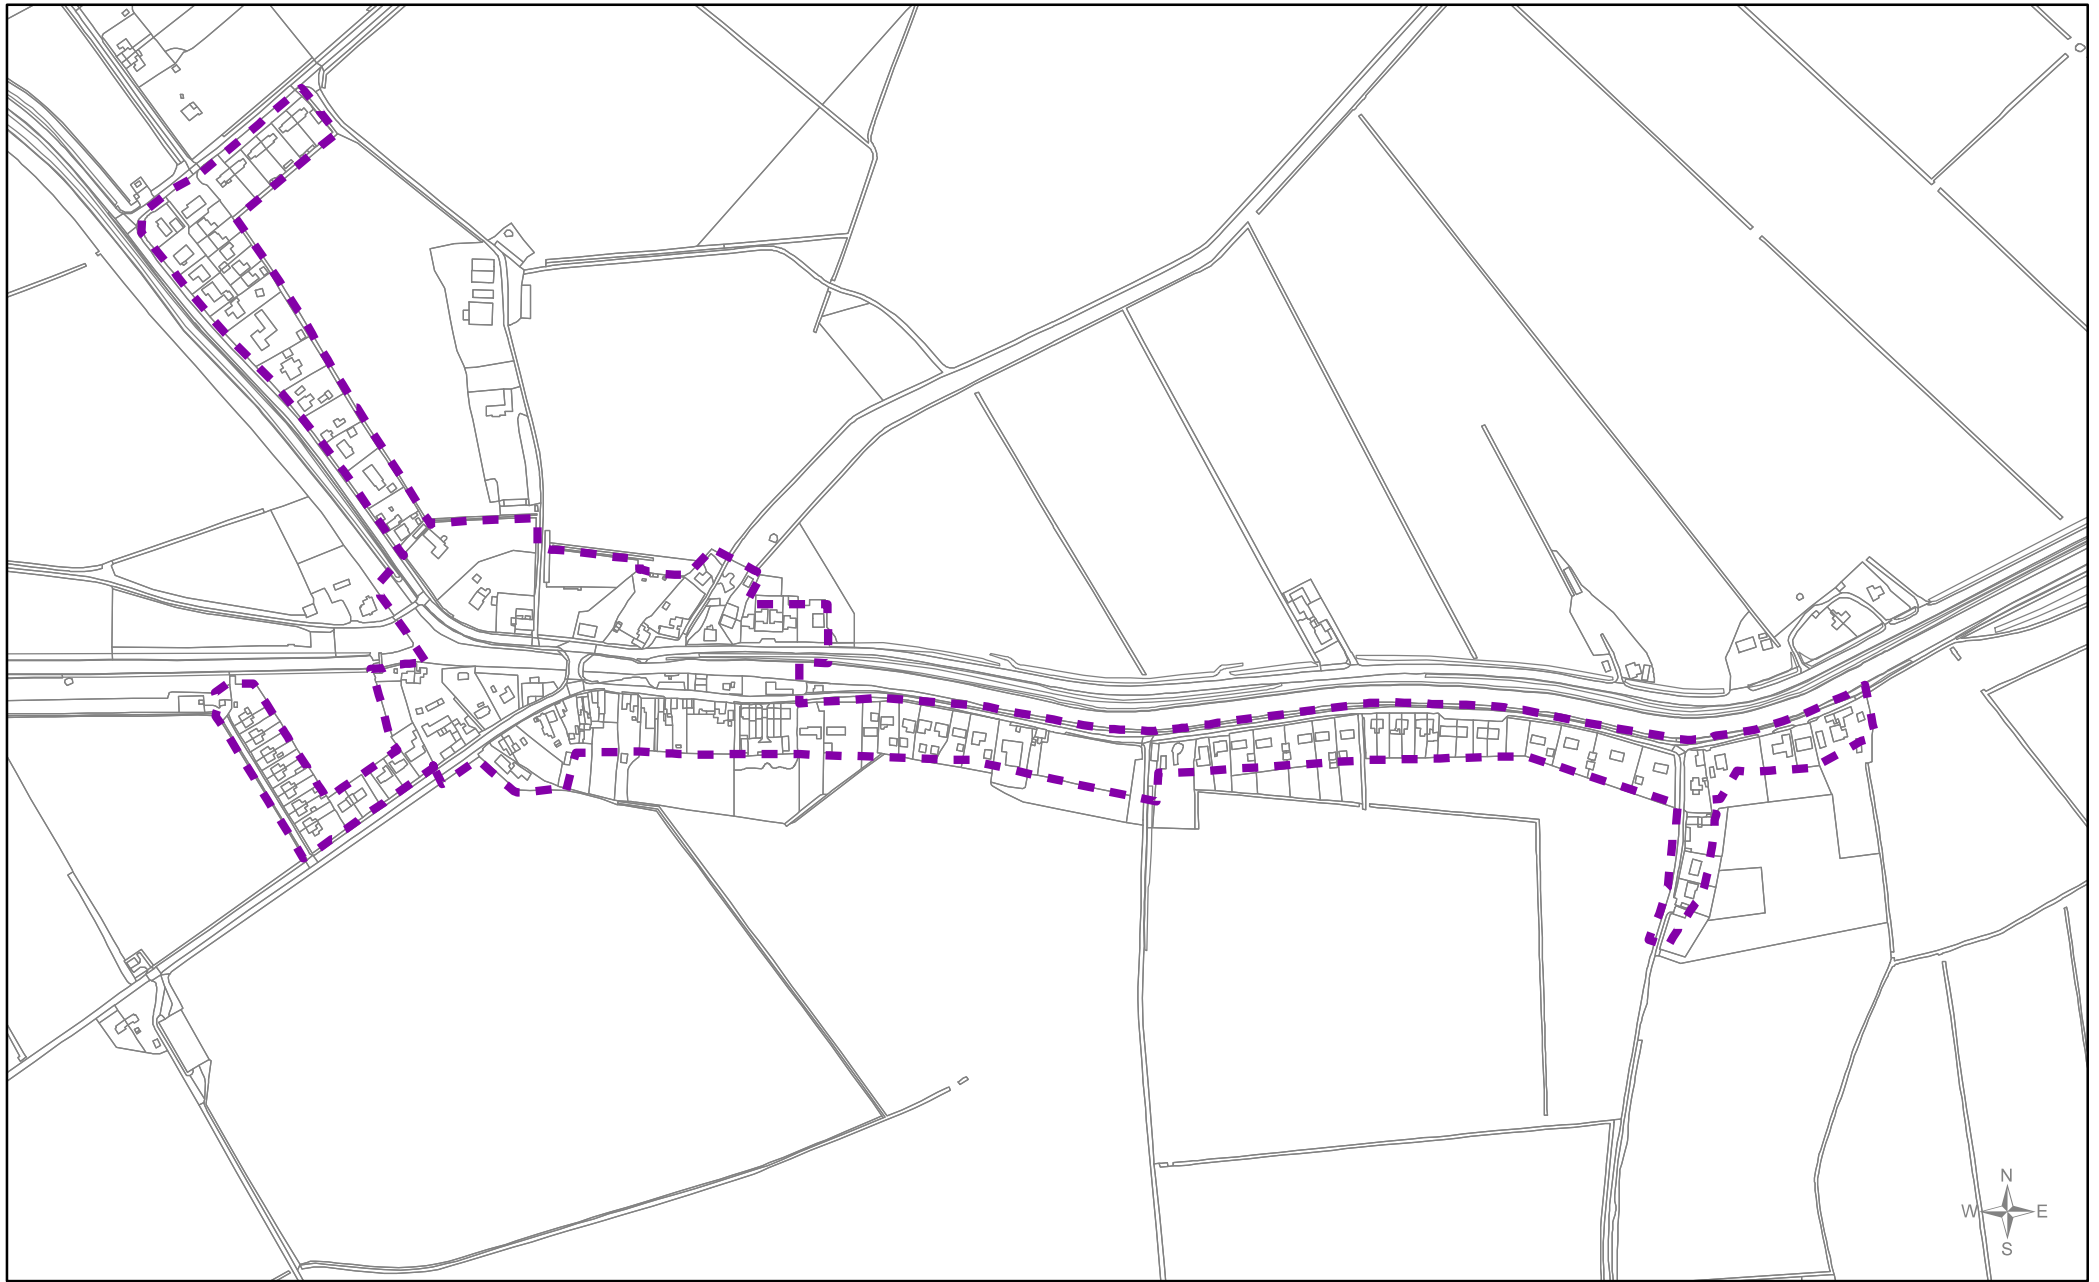

Scale
1:5,000

Drawn by
FB/PP

Date
03/08/2017

Reference Number
024a

Legend

 suggested new development boundary

© Crown copyright and
 database rights 2017
 Ordnance Survey 100024314

<p>Borough Council of King's Lynn & West Norfolk Tel. 01553 616200 Email: ldf@west-norfolk.gov.uk</p> 	<p align="center">Nordelph SUGGESTED DRAFT Development Boundary</p> <p align="center">Local Plan review (2016 - 2036) 'Smaller Villages and Hamlets'</p>	<p>Scale 1:6,000</p> <p>Drawn by FB/PP</p>	<p>Date 03/08/2017</p> <p>Reference Number 025a</p>	<p>Legend</p> <p> suggested new development boundary</p>	<p>© Crown copyright and database rights 2017 Ordnance Survey 100024314</p>
--	--	--	---	--	--