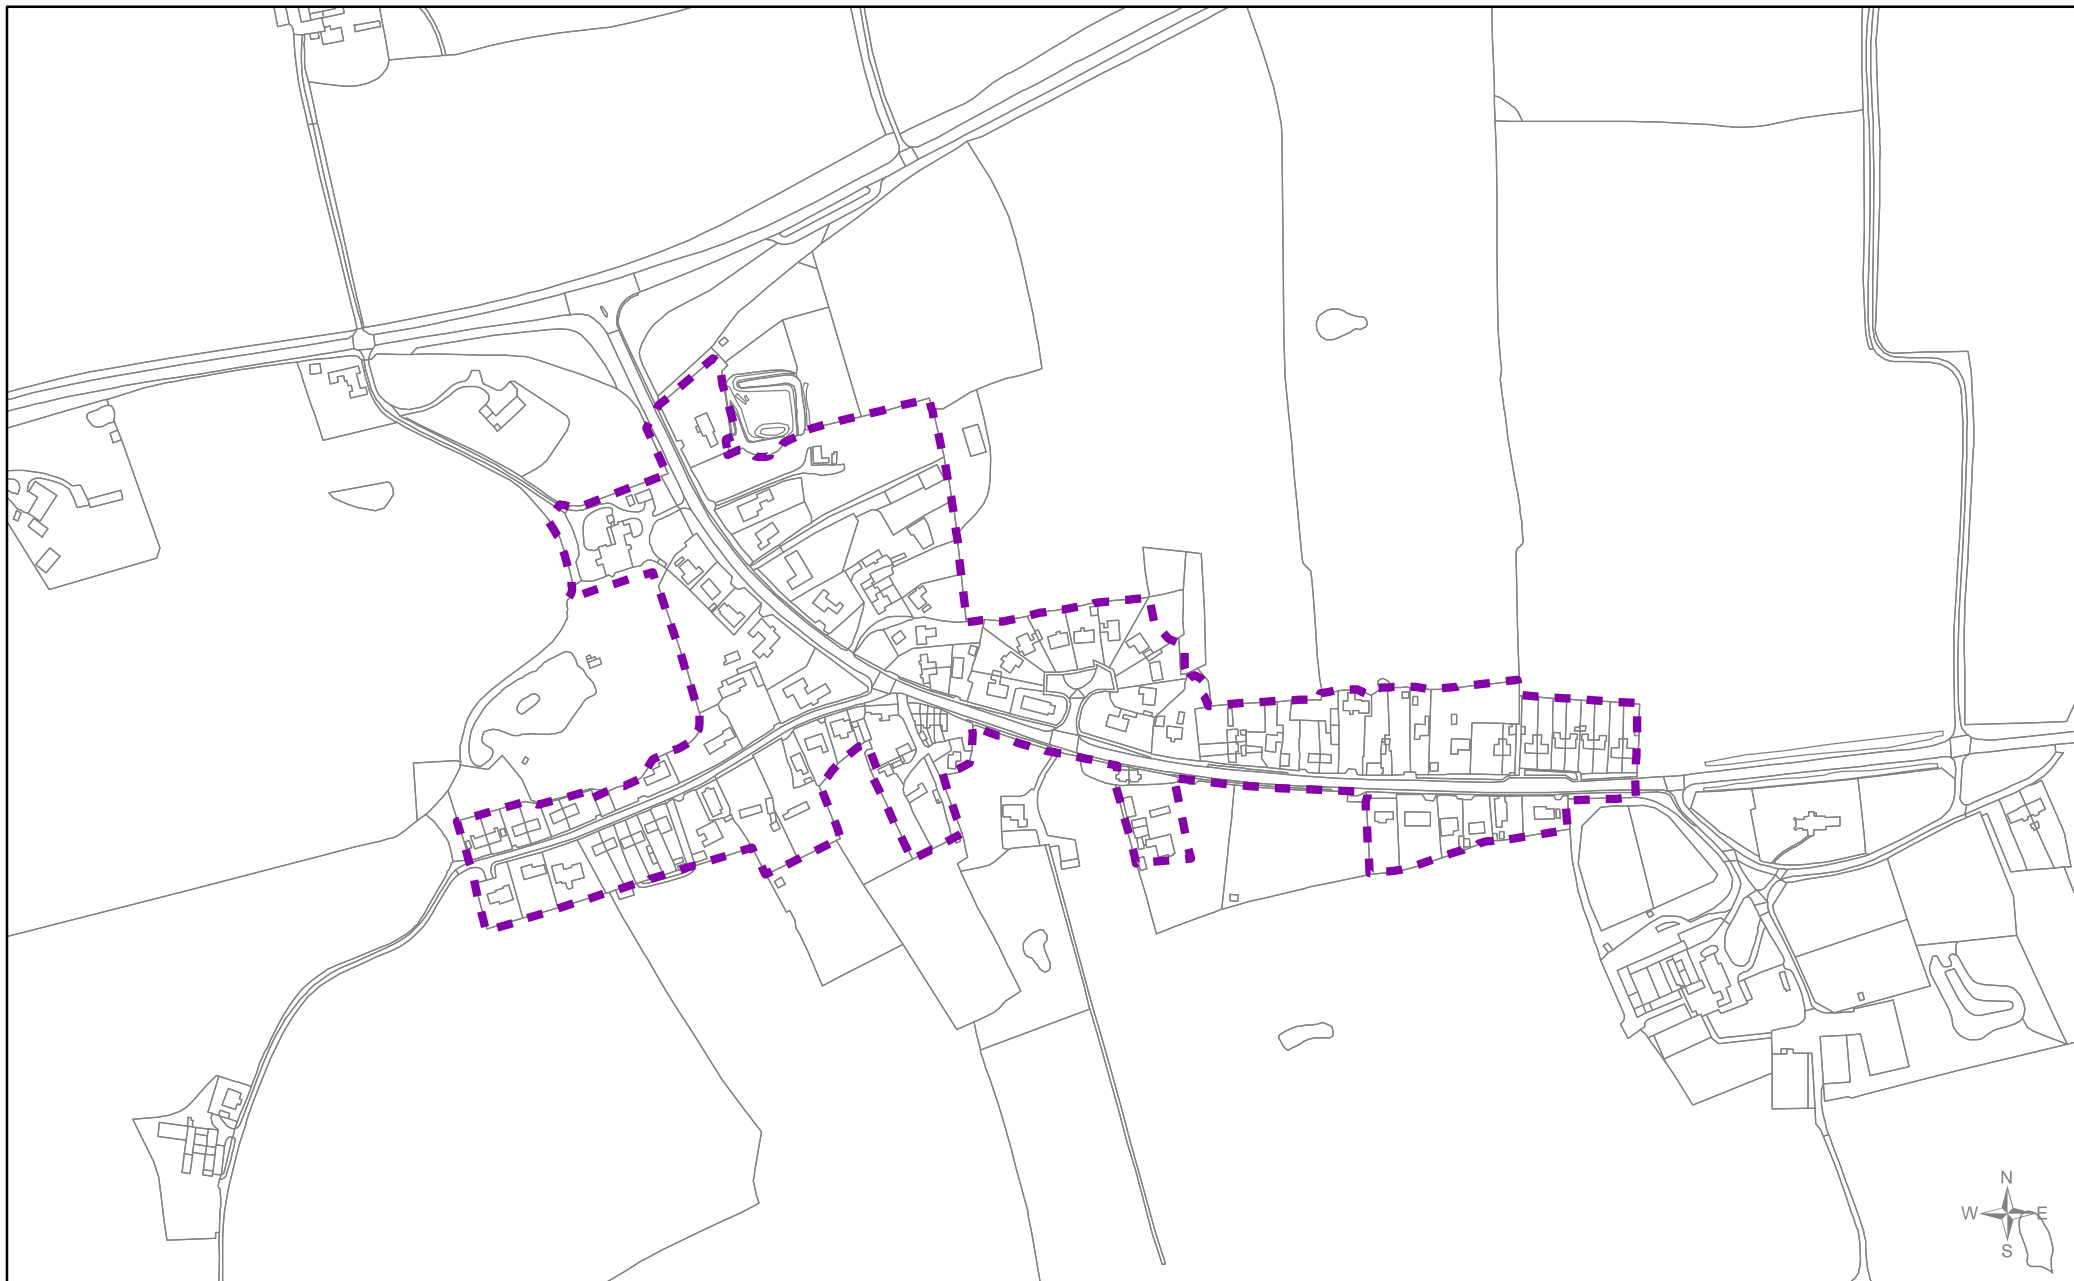

Scale
1:5,000

Drawn by
FB/PP

Date
03/08/2017

Reference Number
020a

Legend

 suggested new development boundary

© Crown copyright and
 database rights 2017
 Ordnance Survey 100024314

Borough Council of
**King's Lynn &
 West Norfolk**
 Tel. 01553 616200
 Email: ldf@west-norfolk.gov.uk